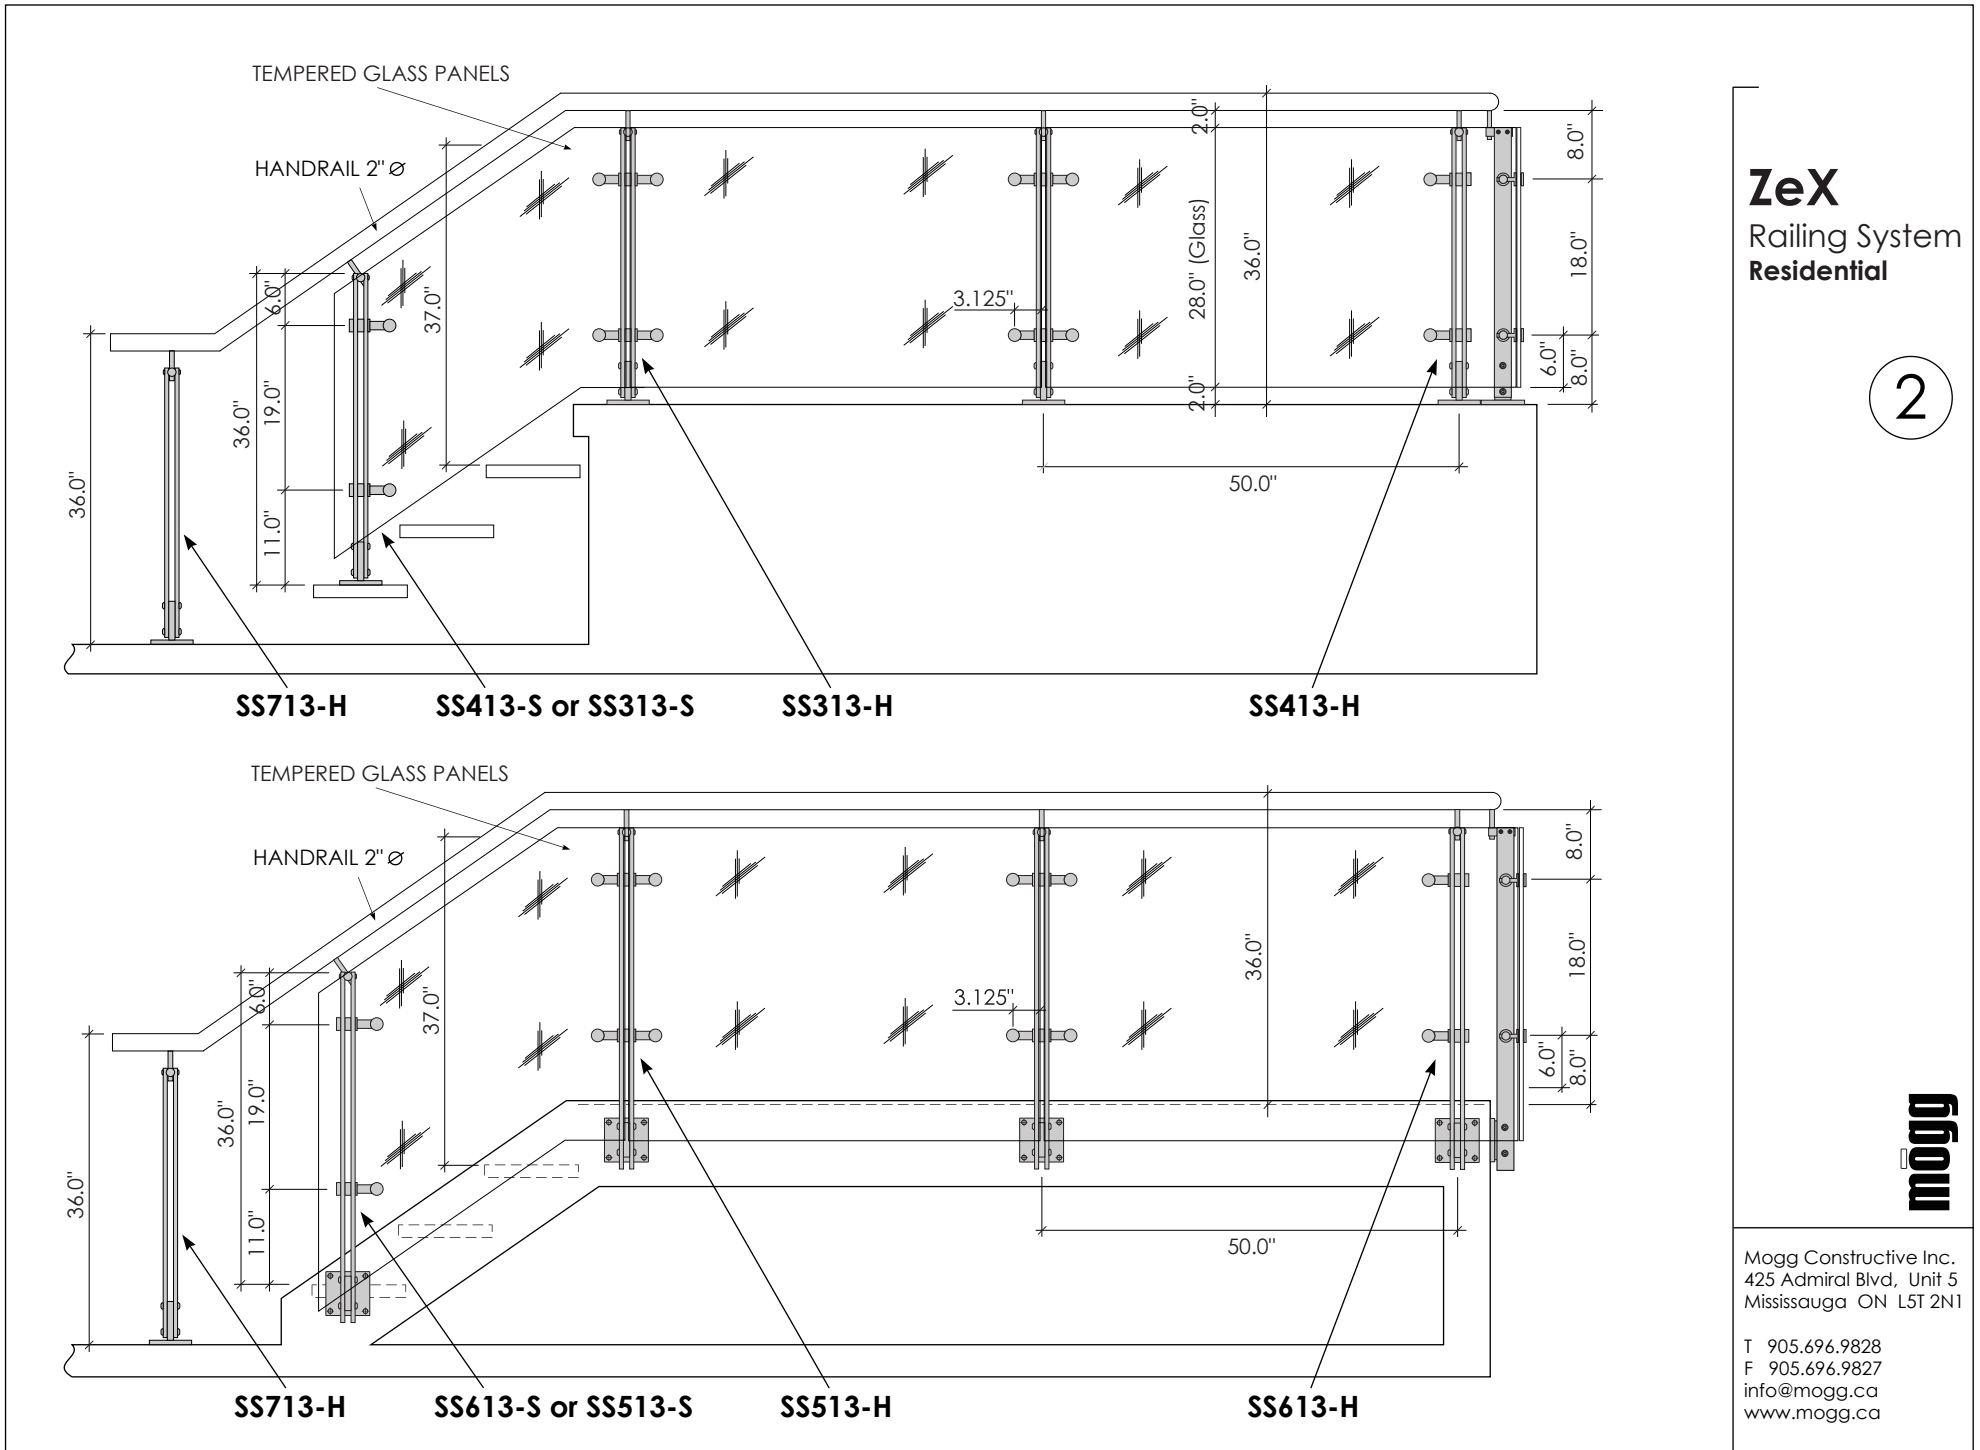

**ZeX**  
Railing System

1

Mogg Constructive Inc.  
425 Admiral Blvd, Unit 5  
Mississauga ON L5T 2N1

T 905.696.9828  
F 905.696.9827  
info@mogg.ca  
www.mogg.ca

**ZeX**  
Railing System  
Residential

2

Mogg Constructive Inc.  
425 Admiral Blvd, Unit 5  
Mississauga ON L5T 2N1