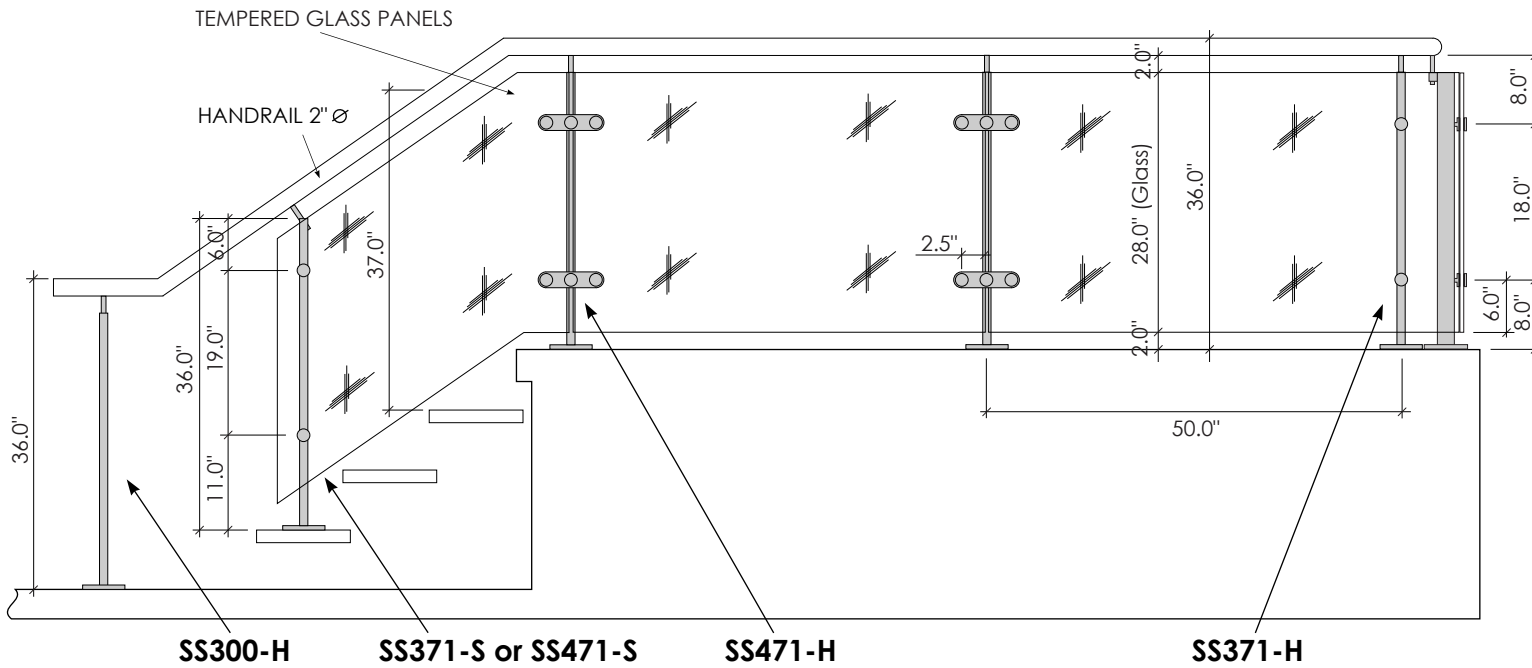

ZeTera
Light & Classic
Railing System
Residential

6

Mogg Constructive Inc.
425 Admiral Blvd, Unit 5
Mississauga ON L5T 2N1

T 905.696.9828
F 905.696.9827
info@mogg.ca
www.mogg.ca