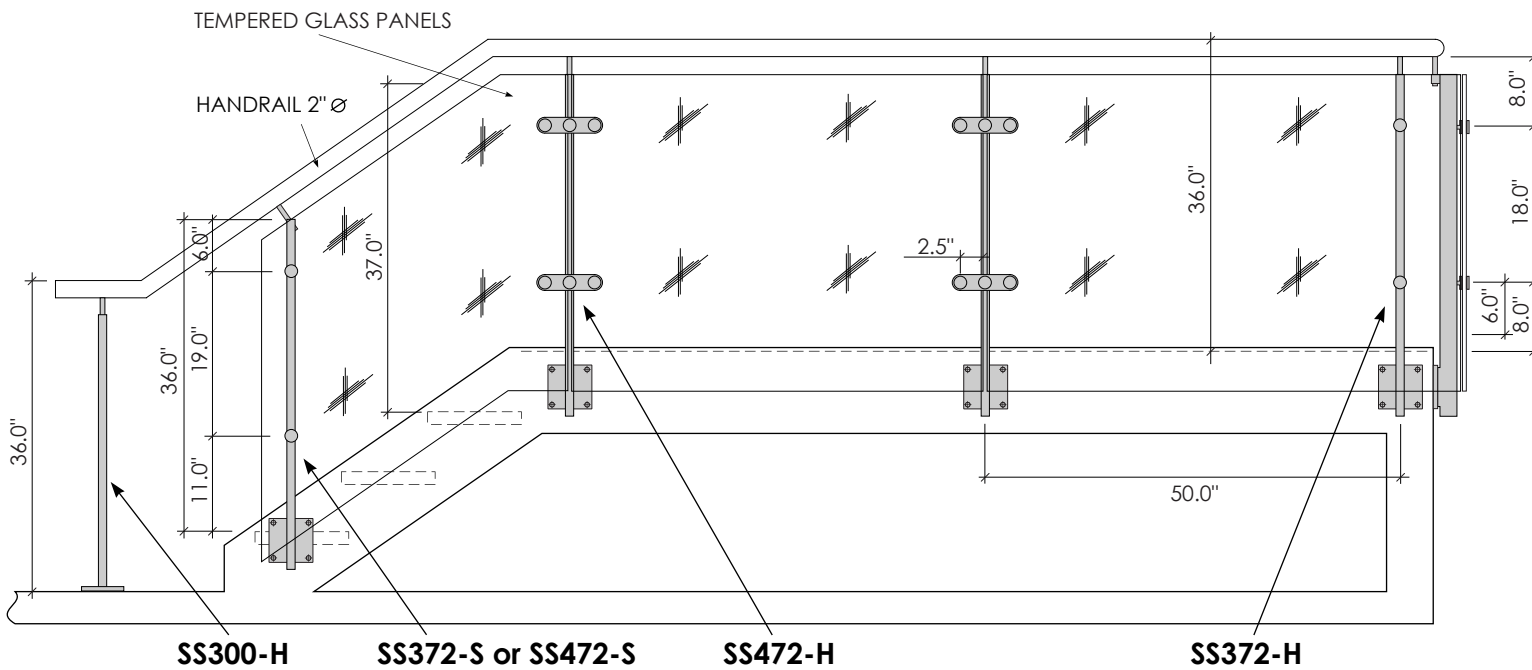

ZeTera
Light & Classic
Railing System
Residential

6

Mogg Constructive Inc.
425 Admiral Blvd, Unit 5
Mississauga ON L5T 2N1

T 905.696.9828
F 905.696.9827
info@mogg.ca
www.mogg.ca