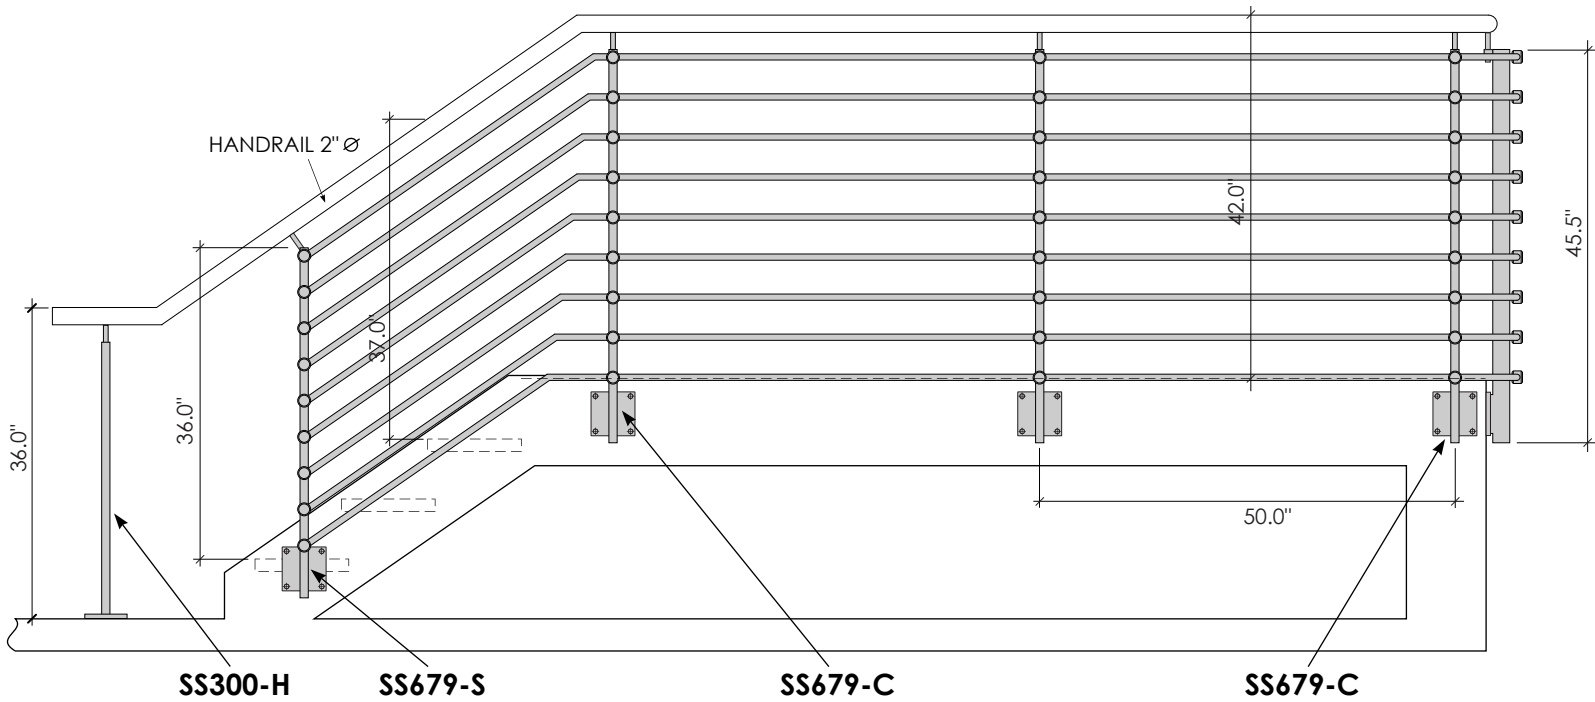

T 905.696.9828
F 905.696.9827
info@mogg.ca
www.mogg.ca

ZeTera 4 Bar Railing System

11

Mogg Constructive Inc.
 425 Admiral Blvd, Unit 5
 Mississauga ON L5T 2N1

T 905.696.9828
 F 905.696.9827
 info@mogg.ca
 www.mogg.ca