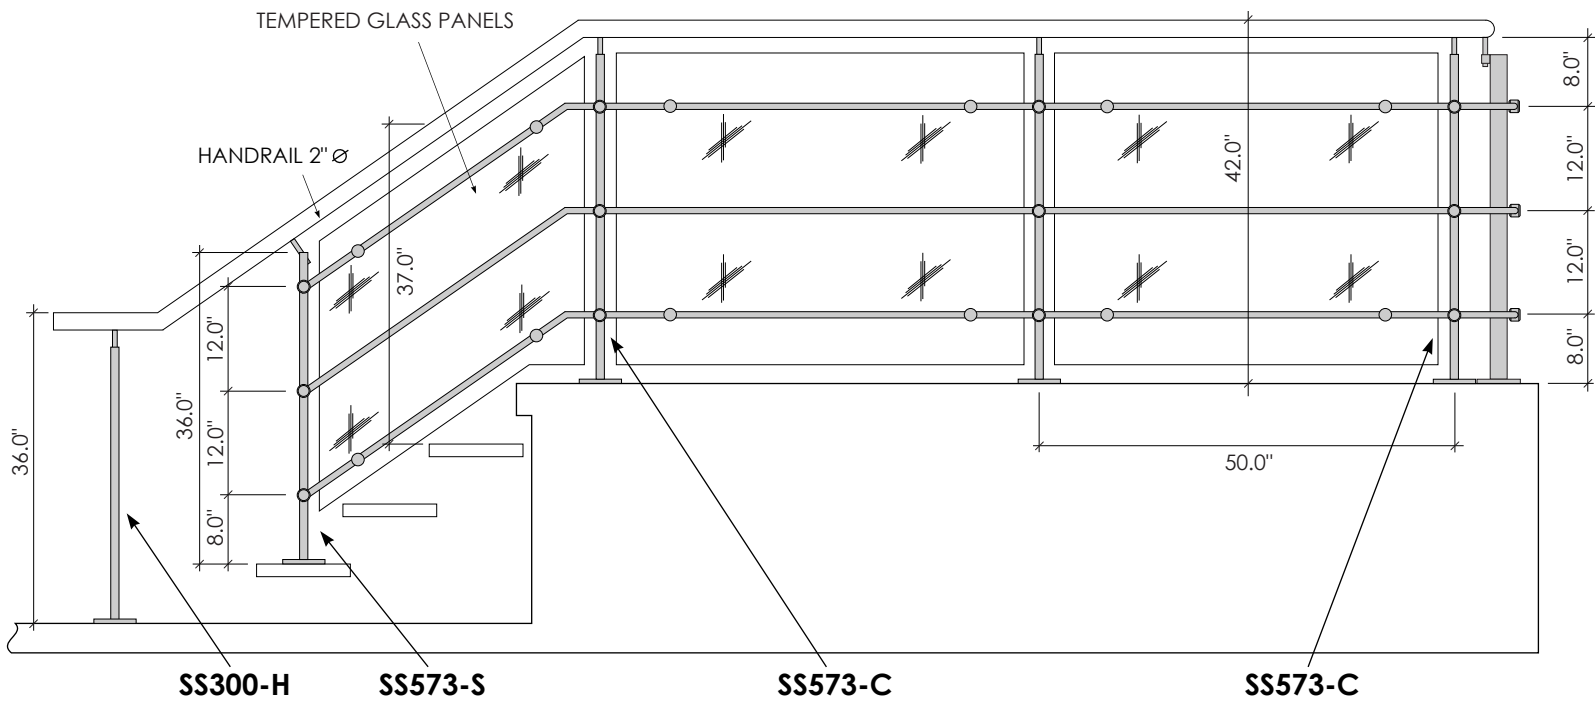

ZeTera 2 Bar Railing System

9

Mogg Constructive Inc.
425 Admiral Blvd, Unit 5
Mississauga ON L5T 2N1

T 905.696.9828
F 905.696.9827
info@mogg.ca
www.mogg.ca

ZeTera 3 Bar Railing System

10

Mogg Constructive Inc.
425 Admiral Blvd, Unit 5
Mississauga ON L5T 2N1