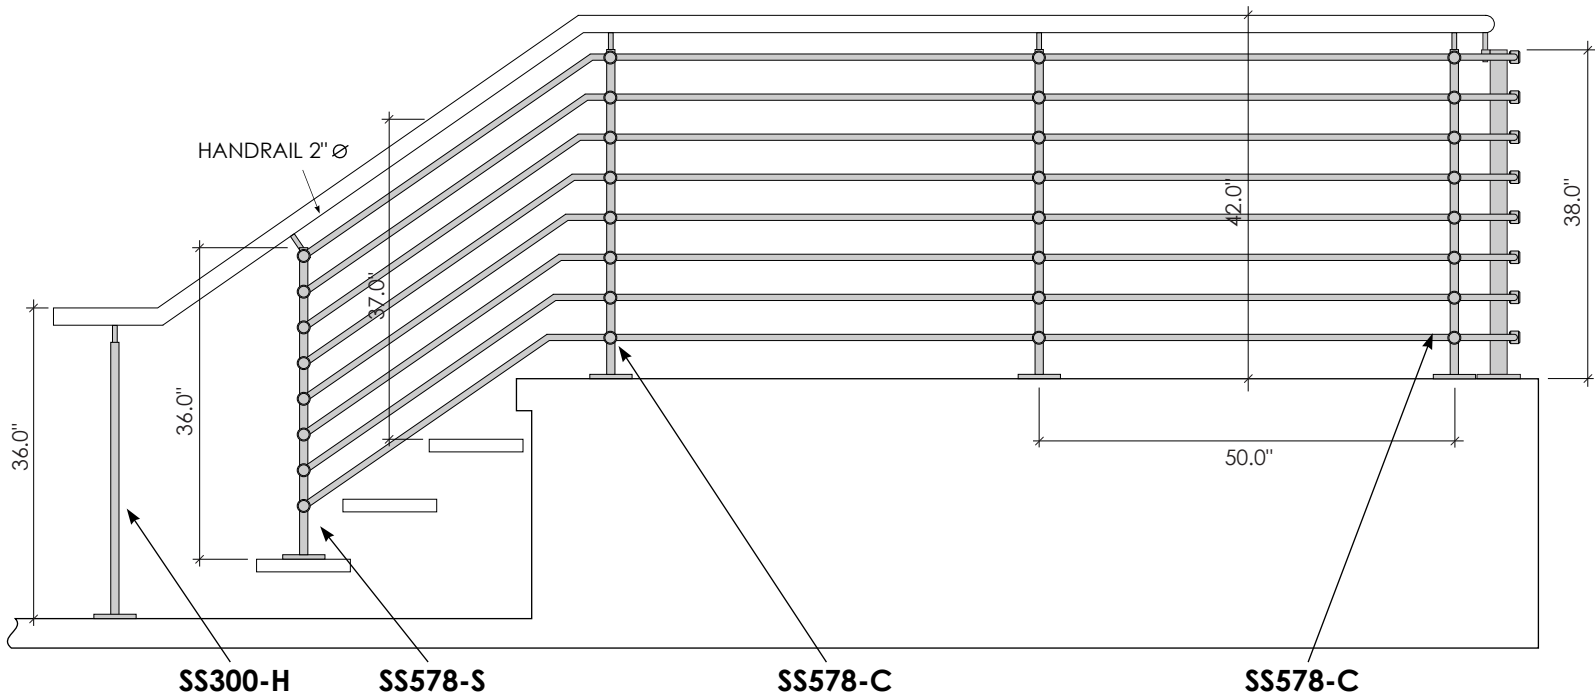

T 905.696.9828
F 905.696.9827
info@mogg.ca
www.mogg.ca

ZeTera 4 Bar Railing System

11

Mogg Constructive Inc.
 425 Admiral Blvd, Unit 5
 Mississauga ON L5T 2N1

T 905.696.9828
 F 905.696.9827
 info@mogg.ca
 www.mogg.ca