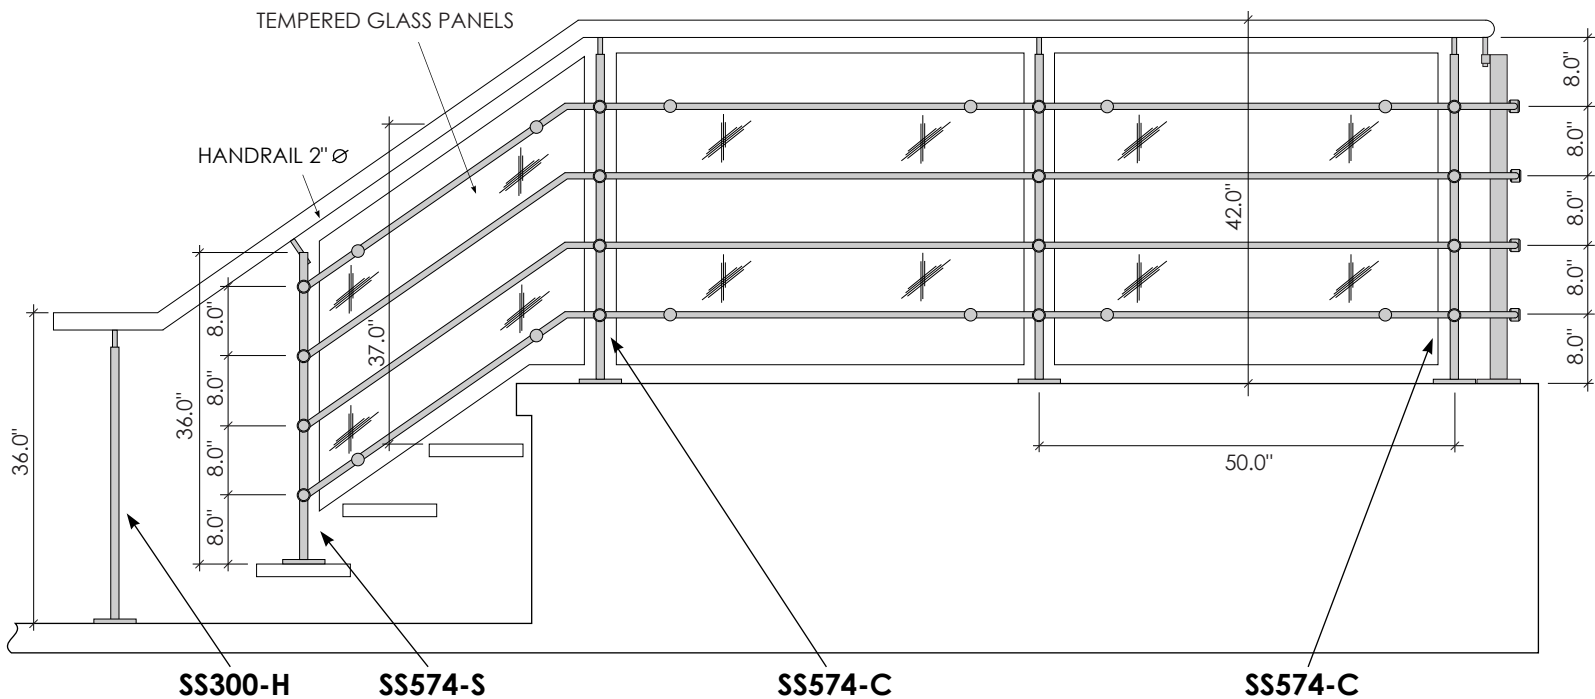

ZeTera 4 Bar Railing System

11

Mogg Constructive Inc.
425 Admiral Blvd, Unit 5
Mississauga ON L5T 2N1

T 905.696.9828
F 905.696.9827
info@mogg.ca
www.mogg.ca