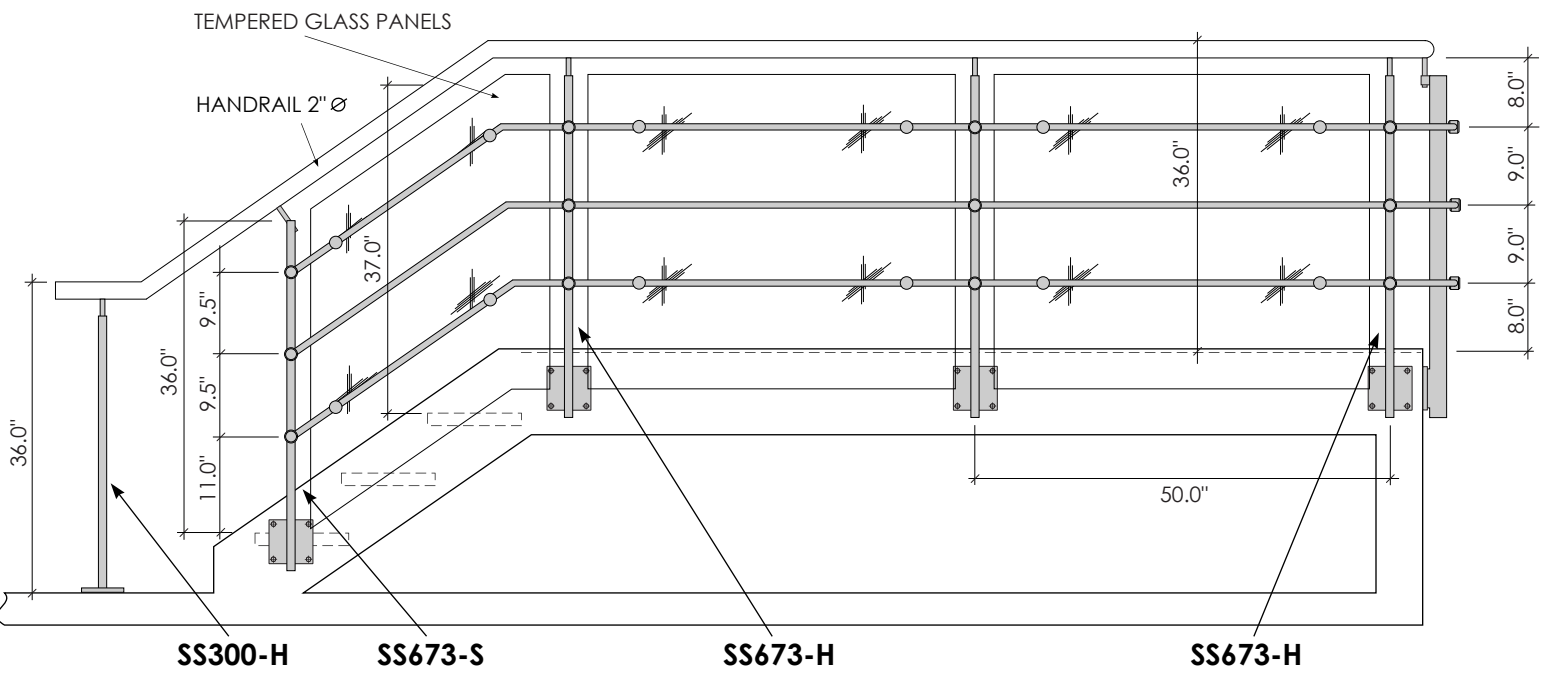

ZeTera
3 Bar
Railing System
Residential

14

Mogg Constructive Inc.
425 Admiral Blvd, Unit 5
Mississauga ON L5T 2N1

T 905.696.9828
F 905.696.9827
info@mogg.ca
www.mogg.ca