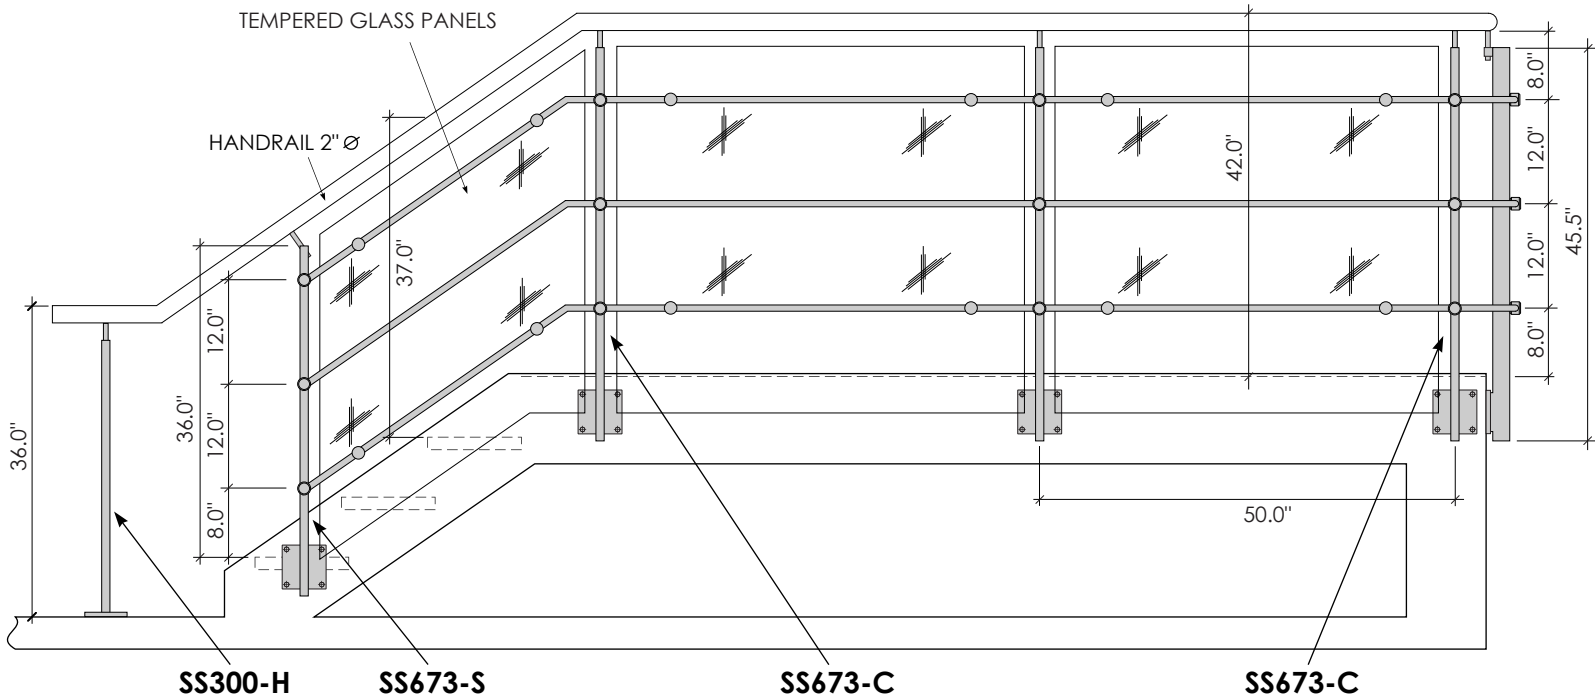

ZeTera 2 Bar Railing System

9

Mogg Constructive Inc.
425 Admiral Blvd, Unit 5
Mississauga ON L5T 2N1

T 905.696.9828
F 905.696.9827
info@mogg.ca
www.mogg.ca

ZeTera 3 Bar Railing System

10

Mogg Constructive Inc.
425 Admiral Blvd, Unit 5
Mississauga ON L5T 2N1