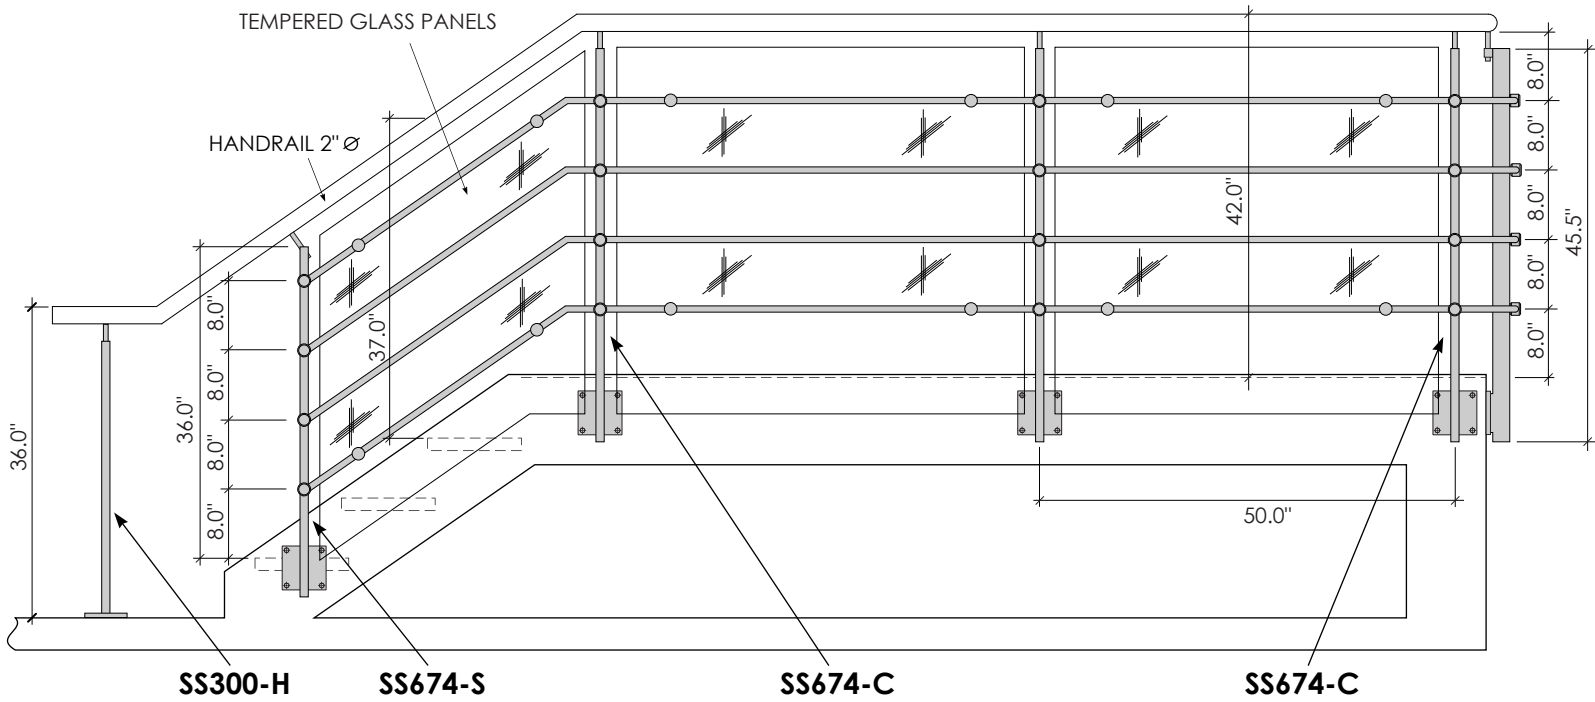

ZeTera 4 Bar Railing System

11

Mogg Constructive Inc.
425 Admiral Blvd, Unit 5
Mississauga ON L5T 2N1

T 905.696.9828
F 905.696.9827
info@mogg.ca
www.mogg.ca