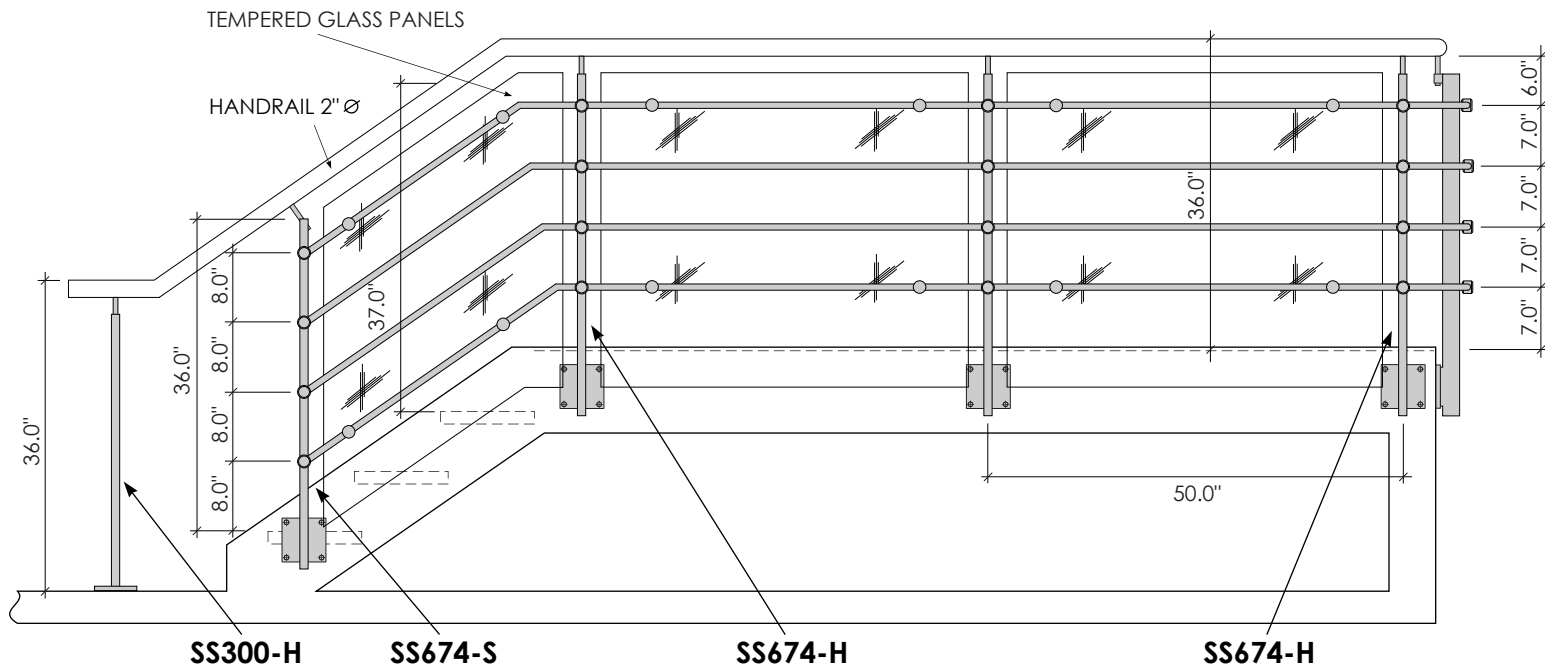

ZeTera 4 Bar

Railing System
Residential

15

mogg

Mogg Constructive Inc.
425 Admiral Blvd, Unit 5
Mississauga ON L5T 2N1

T 905.696.9828
F 905.696.9827
info@mogg.ca
www.mogg.ca

SS300-H

SS577-SH