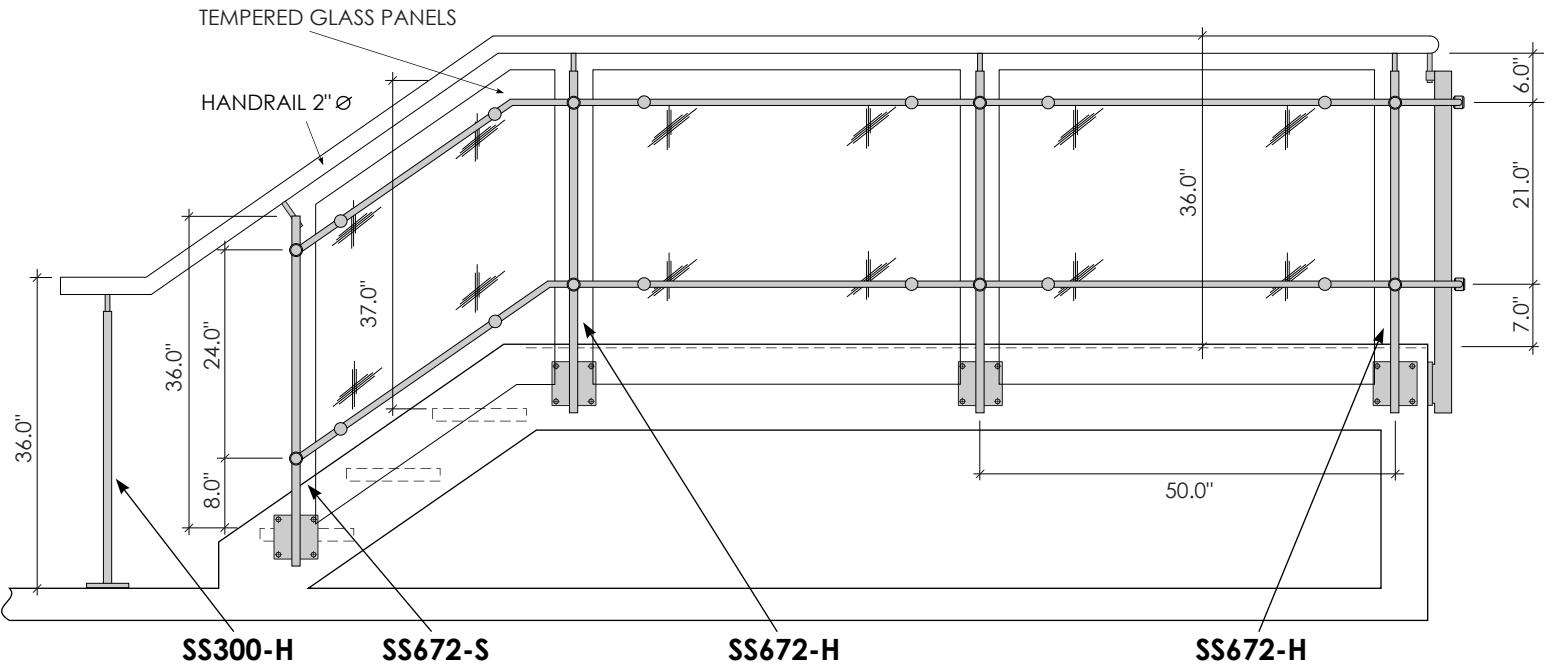

ZeTera
2 Bar
Railing System
Residential

13

Moggy Constructive Inc.
425 Admiral Blvd, Unit 5
Mississauga ON L5T 2N1

T 905.696.9828
F 905.696.9827
info@moggy.ca
www.moggy.ca