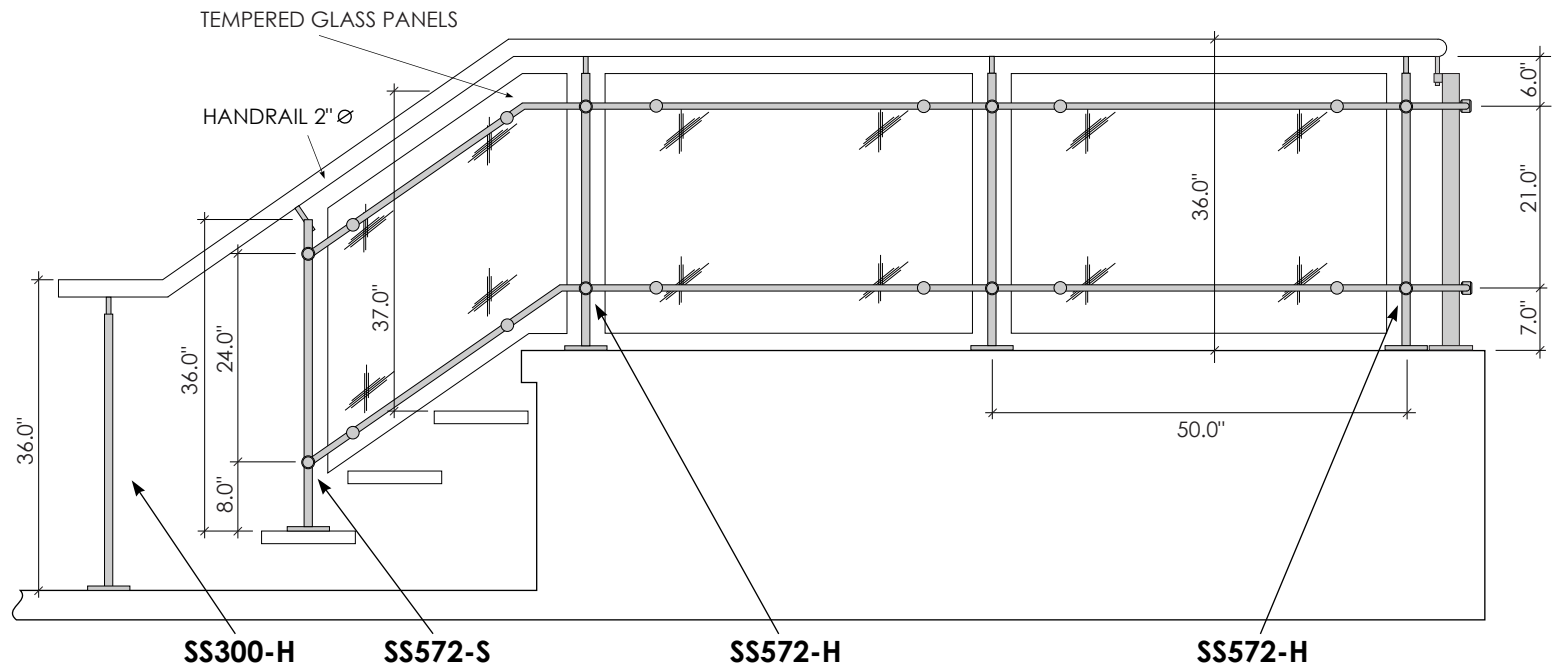

ZeTera
2 Bar
Railing System
Residential

13

Moggy Constructive Inc.
425 Admiral Blvd, Unit 5
Mississauga ON L5T 2N1

T 905.696.9828
F 905.696.9827
info@moggy.ca
www.moggy.ca