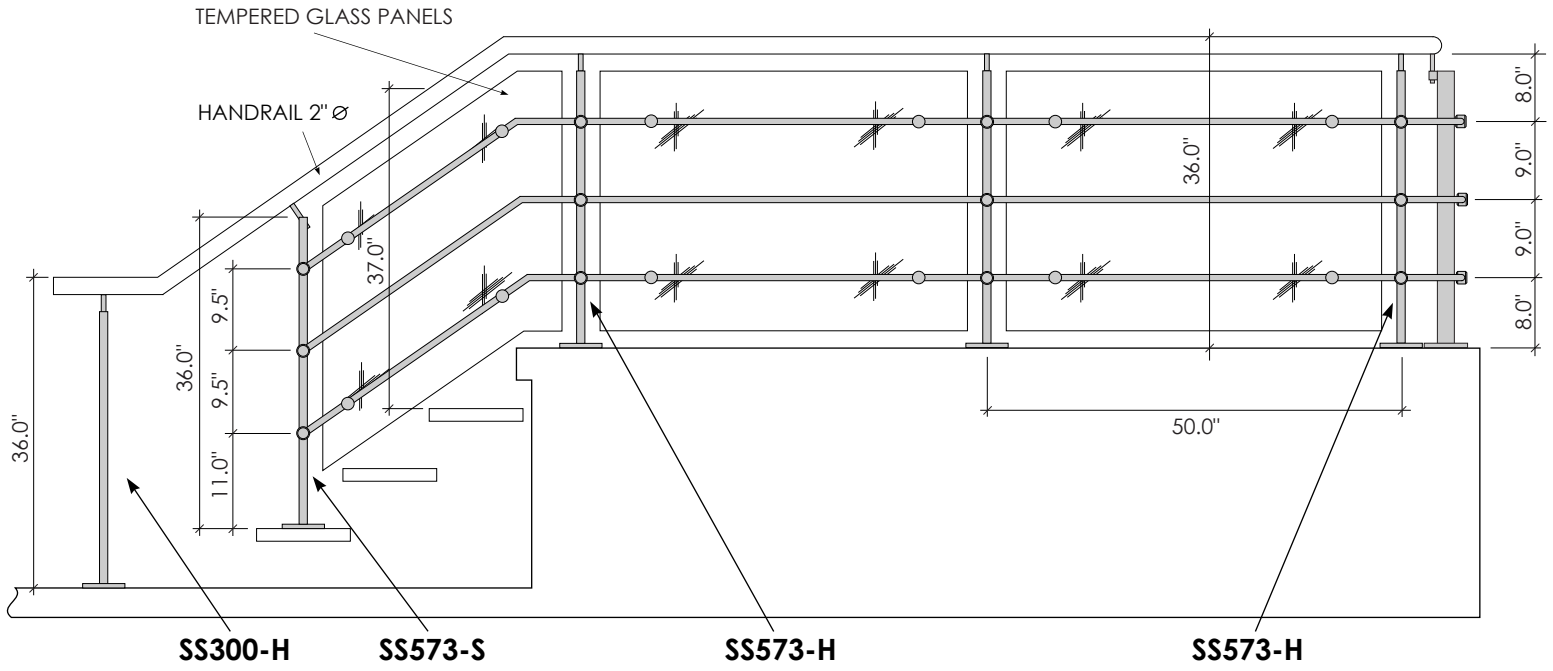

ZeTera
3 Bar
Railing System
Residential

14

Mogg Constructive Inc.
425 Admiral Blvd, Unit 5
Mississauga ON L5T 2N1

T 905.696.9828
F 905.696.9827
info@mogg.ca
www.mogg.ca