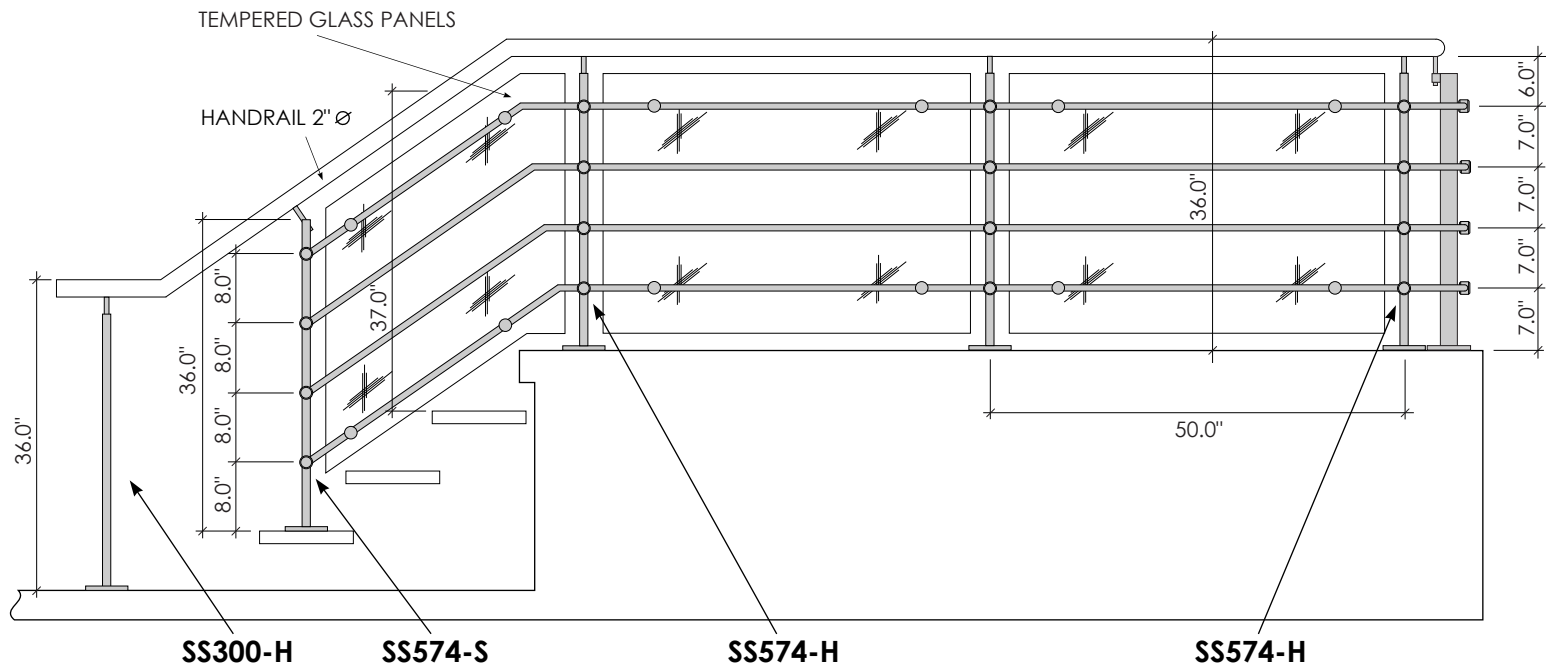

ZeTera 4 Bar

Railing System
Residential

15

mogg

Mogg Constructive Inc.
425 Admiral Blvd, Unit 5
Mississauga ON L5T 2N1

T 905.696.9828
F 905.696.9827
info@mogg.ca
www.mogg.ca

SS300-H

SS577-SH