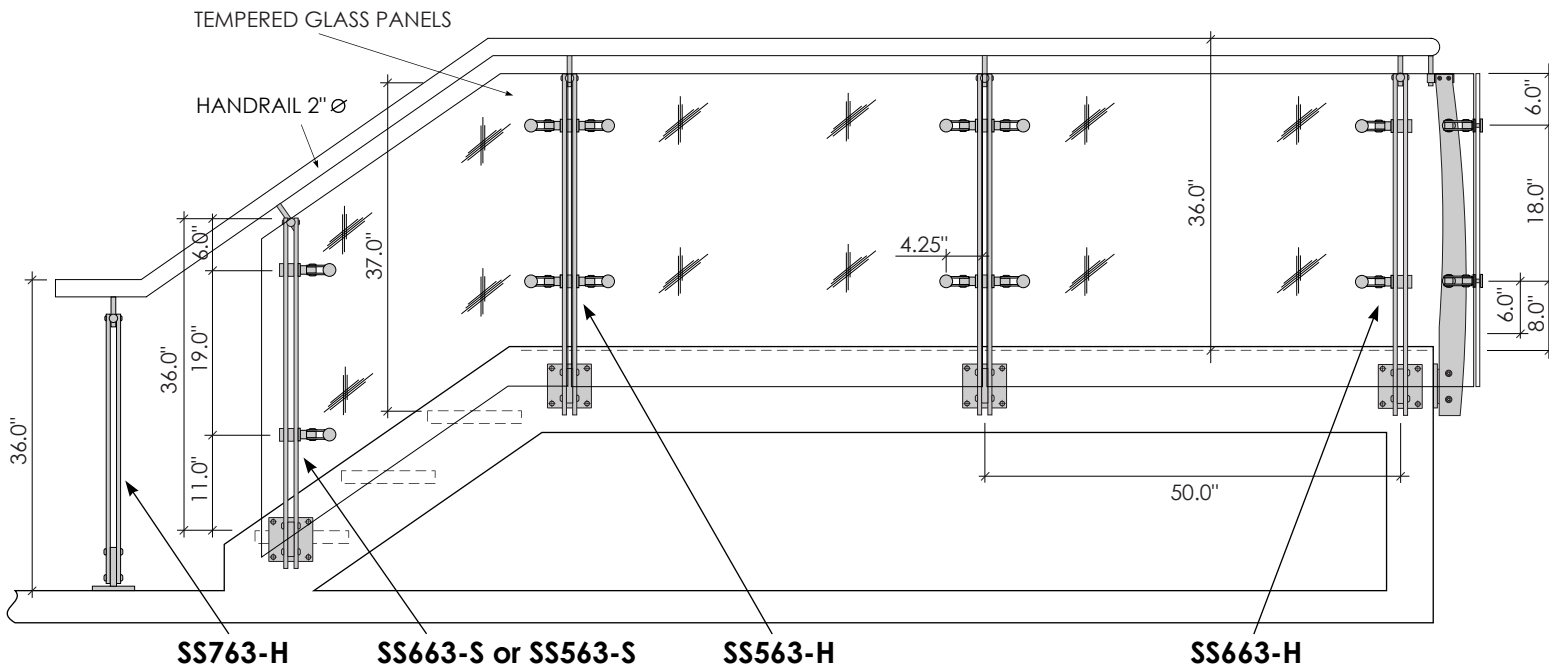

ZeMer
Railing System

Mogg Constructive Inc.
425 Admiral Blvd, Unit 5
Mississauga ON L5T 2N1

T 905.696.9828
F 905.696.9827
info@mogg.ca
www.mogg.ca

ZeMer
Railing System
Residential

18

Mogg Constructive Inc.
425 Admiral Blvd, Unit 5
Mississauga ON L5T 2N1