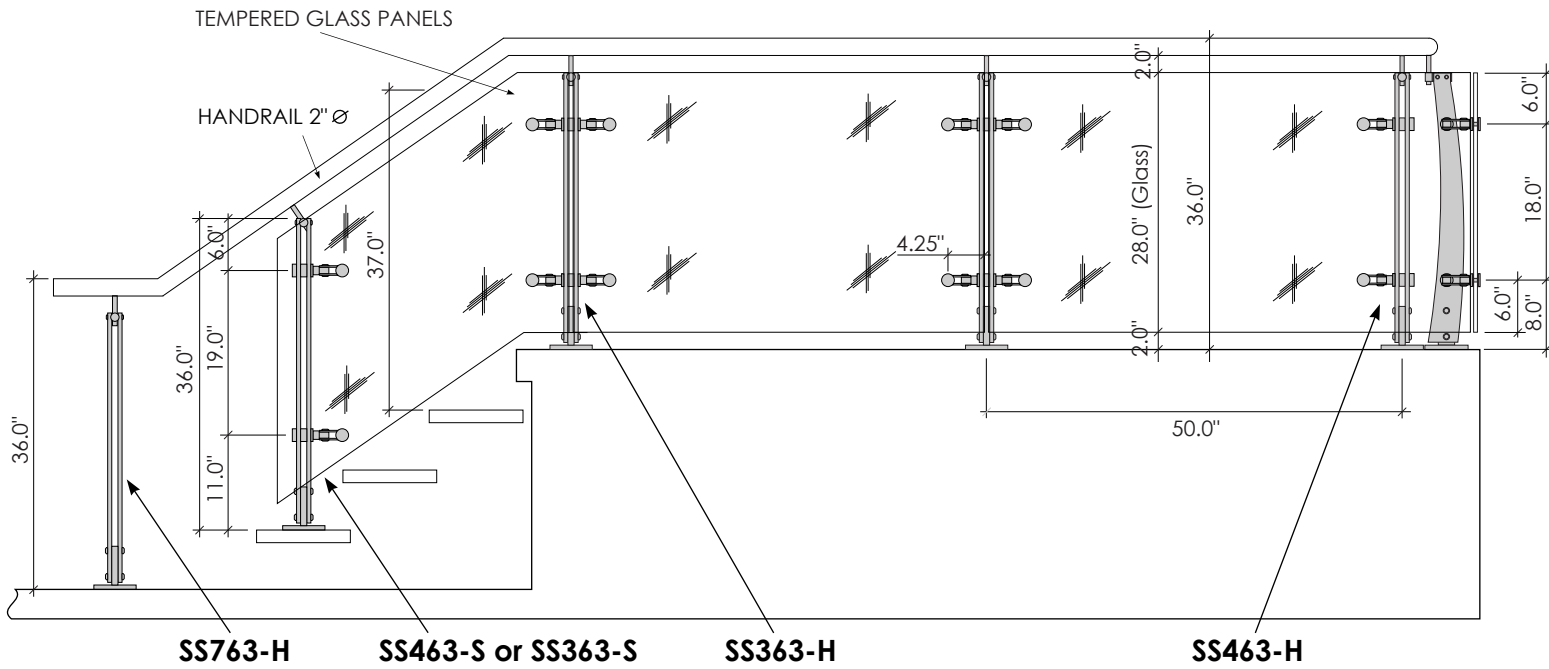

ZeMer
Railing System

Mogg Constructive Inc.
425 Admiral Blvd, Unit 5
Mississauga ON L5T 2N1

T 905.696.9828
F 905.696.9827
info@mogg.ca
www.mogg.ca

ZeMer
Railing System
Residential

18

Mogg Constructive Inc.
425 Admiral Blvd, Unit 5
Mississauga ON L5T 2N1