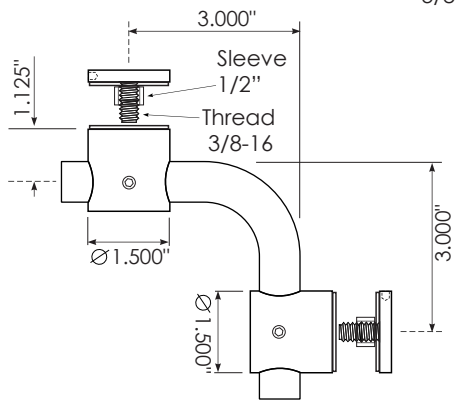

SS291-D15

SS293-D15

SS294-D20

SS292-D15

Models

SS291-D15	Straight Glass - Glass Connector
SS292-D15	Corner 90deg Glass - Glass Connector
SS293-D15	Glass Wall Connector
SS294-D20	Glass Wall Connector

SS291-D15

SS293-D15

SS294-D20

SS292-D15

Specification

- ▶ Components
 - Glass Bracket - SS291, SS292, SS293, SS294
- ▶ Material
 - Stainless Steel 304, 316
- ▶ Finish
 - #4 (220grit) Brushed

Holes in glass 1" diameter