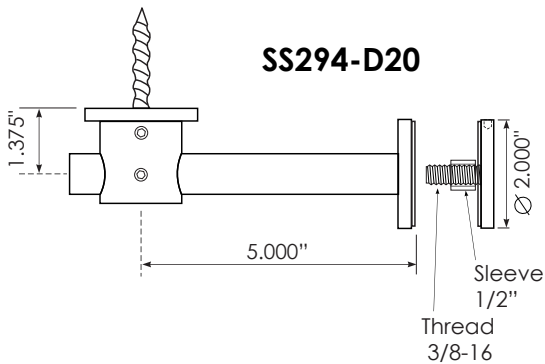

SS291-D15

SS293-D15

SS294-D20

SS292-D15

Models

SS291-D15	Straight Glass - Glass Connector
SS292-D15	Corner 90deg Glass - Glass Connector
SS293-D15	Glass Wall Connector
SS294-D20	Glass Wall Connector

SS291-D15

SS293-D15

SS294-D20

SS292-D15

Specification

- ▶ Components
 - Glass Bracket - SS291, SS292, SS293, SS294
- ▶ Material
 - Stainless Steel 304, 316
- ▶ Finish
 - #4 (220grit) Brushed

Holes in glass 1" diameter