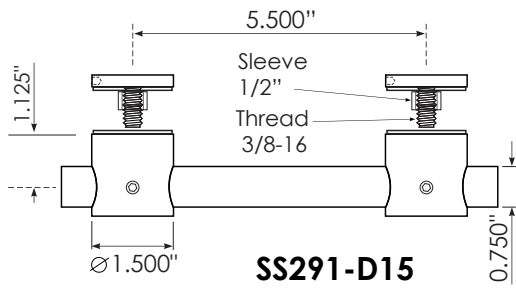

SS291-D15

SS293-D15

SS294-D20

SS292-D15

Models

SS291-D15	Straight Glass - Glass Connector
SS292-D15	Corner 90deg Glass - Glass Connector
SS293-D15	Glass Wall Connector
SS294-D20	Glass Wall Connector

SS291-D15

SS293-D15

SS294-D20

SS292-D15

Specification

- ▶ Components
 - Glass Bracket - SS291, SS292, SS293, SS294
- ▶ Material
 - Stainless Steel 304, 316
- ▶ Finish
 - #4 (220grit) Brushed

Holes in glass 1" diameter