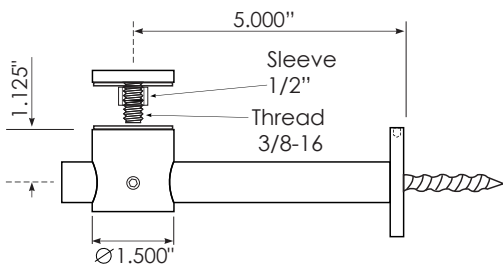

SS291-D15

SS293-D15

SS294-D20

SS292-D15

Models

SS291-D15	Straight Glass - Glass Connector
SS292-D15	Corner 90deg Glass - Glass Connector
SS293-D15	Glass Wall Connector
SS294-D20	Glass Wall Connector

SS291-D15

SS293-D15

SS294-D20

SS292-D15

Specification

- ▶ Components
 - Glass Bracket - SS291, SS292, SS293, SS294
- ▶ Material
 - Stainless Steel 304, 316
- ▶ Finish
 - #4 (220grit) Brushed

Holes in glass 1" diameter