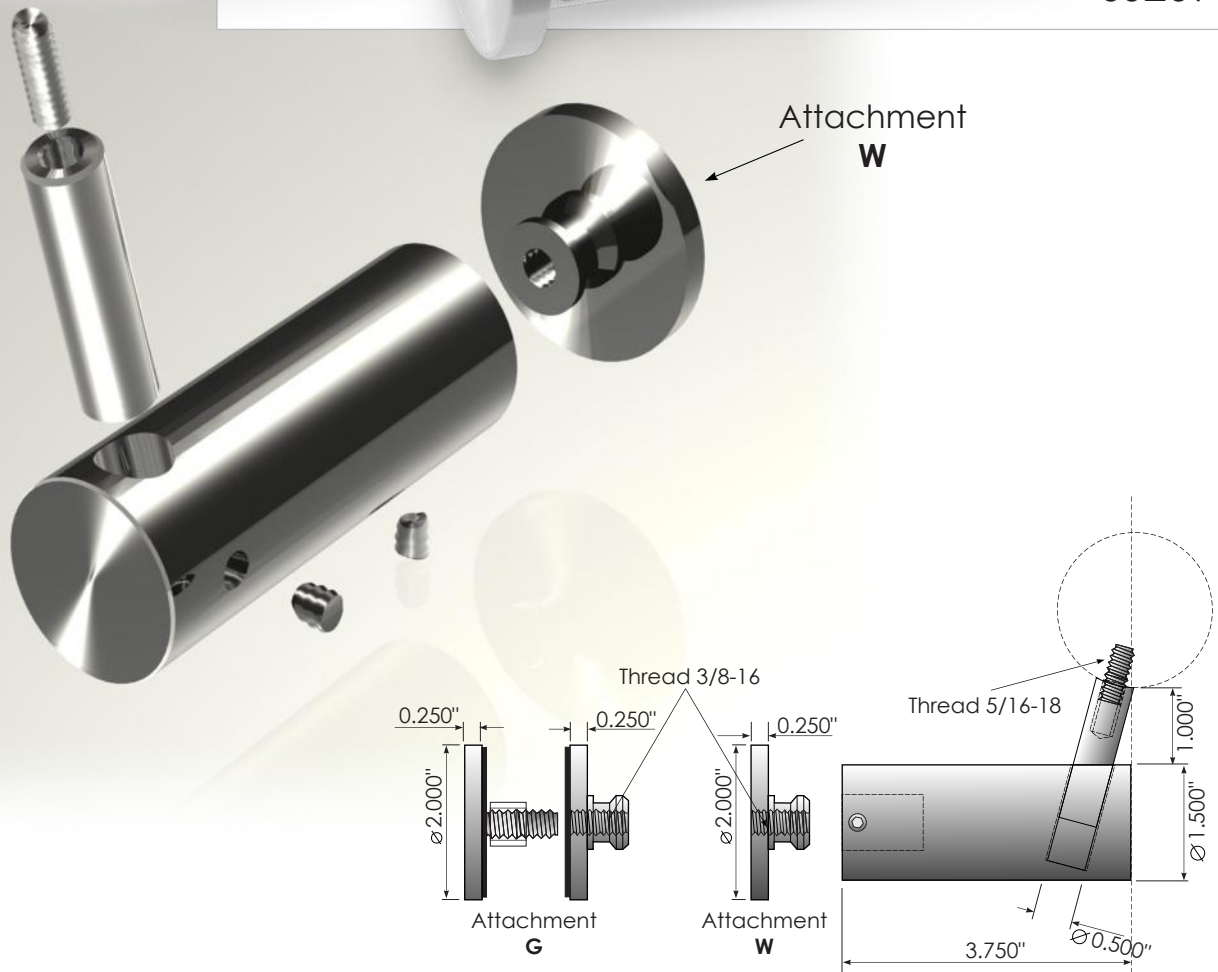

SS209 Rail Support Bracket

moggi

SS209-W

Models

SS209-S	Bracket with attachment for mounting on a flat surface
SS209-W	Bracket with attachment for mounting on a wall
SS209-G	Bracket with attachment for mounting on a glass

SS209-W

SS209-G

Specification

- Components
 - Rail Support Bracket - SS209
- Material
 - Stainless Steel 304, 316
- Finish
 - #4 (220grit) Brushed