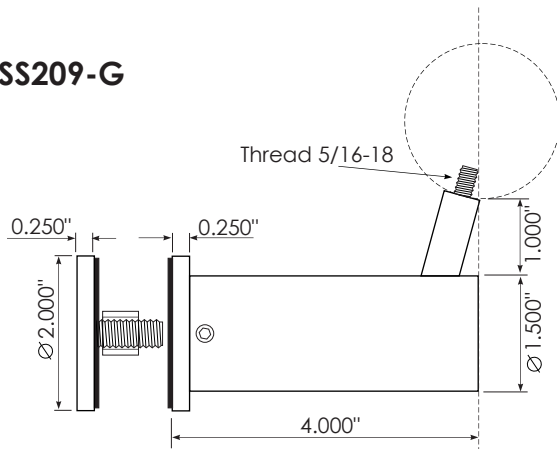

SS209 Rail Support Bracket

moggi

SS209-W

Models

SS209-S	Bracket with attachment for mounting on a flat surface
SS209-W	Bracket with attachment for mounting on a wall
SS209-G	Bracket with attachment for mounting on a glass

SS209-W

SS209-G

Specification

- Components
 - Rail Support Bracket - SS209
- Material
 - Stainless Steel 304, 316
- Finish
 - #4 (220grit) Brushed