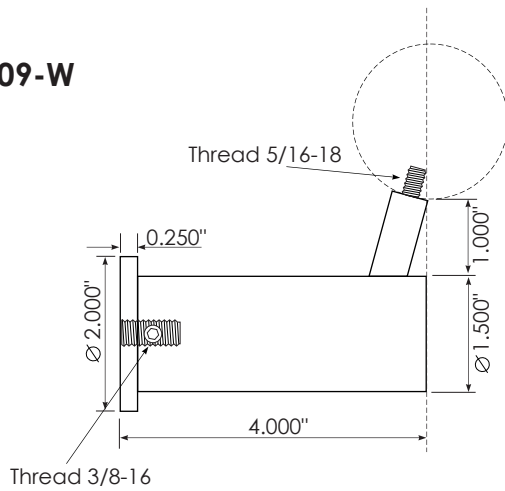

SS209 Rail Support Bracket

moggi

SS209-W

Models

SS209-S	Bracket with attachment for mounting on a flat surface
SS209-W	Bracket with attachment for mounting on a wall
SS209-G	Bracket with attachment for mounting on a glass

SS209-W

SS209-G

Specification

- Components
 - Rail Support Bracket - SS209
- Material
 - Stainless Steel 304, 316
- Finish
 - #4 (220grit) Brushed