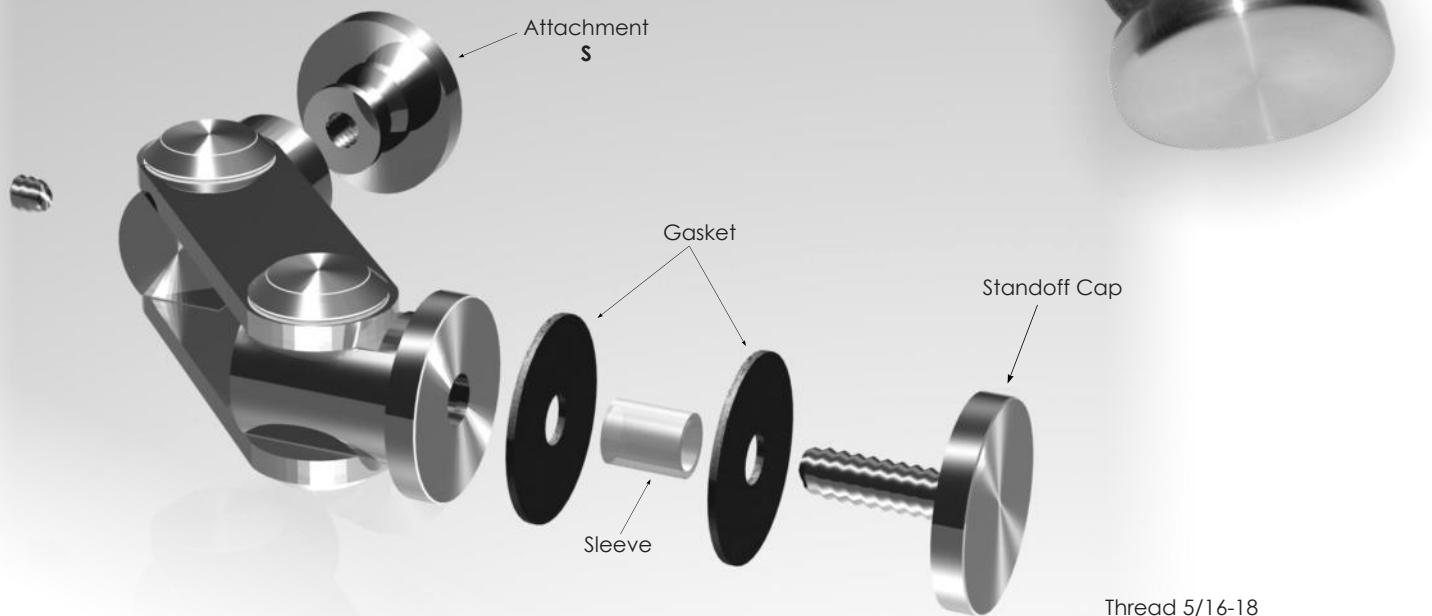

SS163 ZeMer Panel Bracket

moggi

Models

SS163-S	Bracket with attachment for mounting on a square post or flat bar
SS163-W	Bracket with attachment for mounting on a wall
SS163-G	Bracket with attachment for mounting on a glass