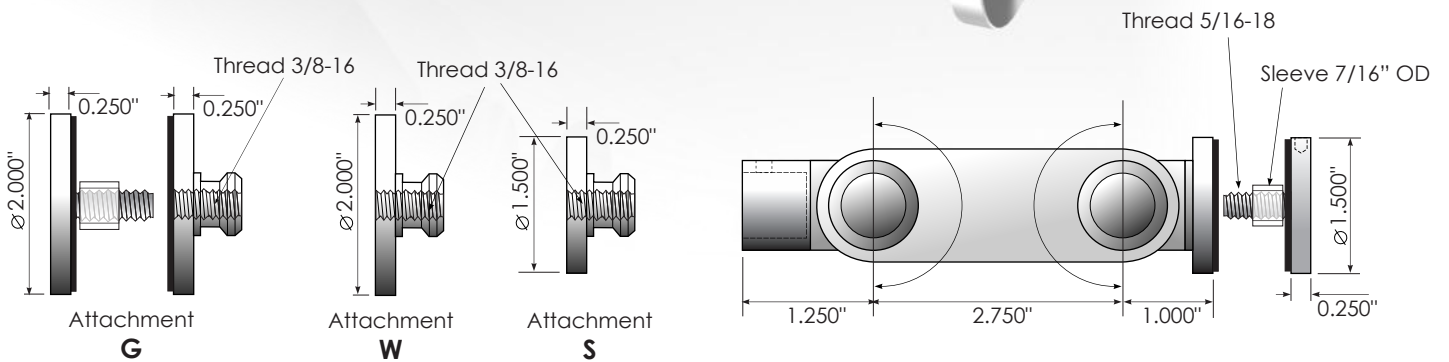

SS163 ZeMer Panel Bracket

moggi

Models

SS163-S	Bracket with attachment for mounting on a square post or flat bar
SS163-W	Bracket with attachment for mounting on a wall
SS163-G	Bracket with attachment for mounting on a glass