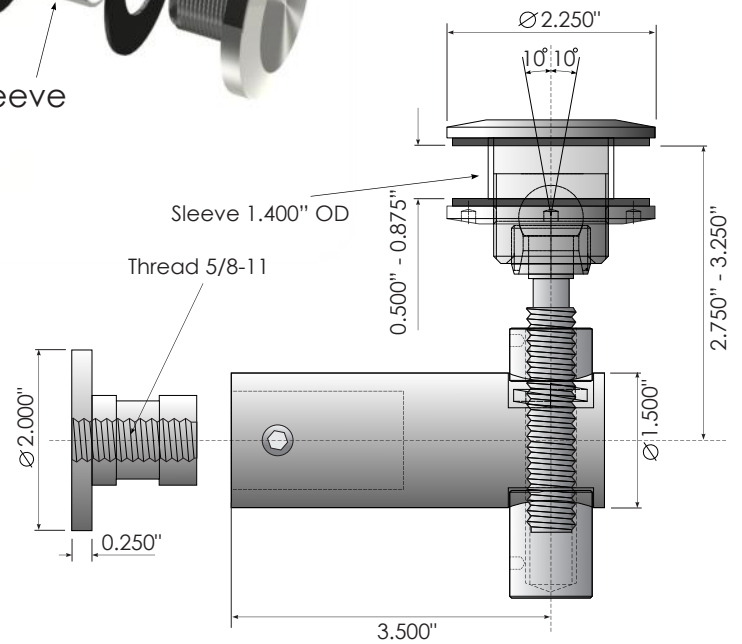

SS119-S HD ZeX Panel Bracket

SS119-S

Models

SS119-S	Bracket with attachment for mounting on a square post or flat bar

SS119-S

Specification

- ▶ Components
 - HD ZeX Panel Bracket - SS119-S (panel 1/2" - 1")
- ▶ Material
 - Stainless Steel 304, 316
- ▶ Finish
 - #4 (220grit) Brushed