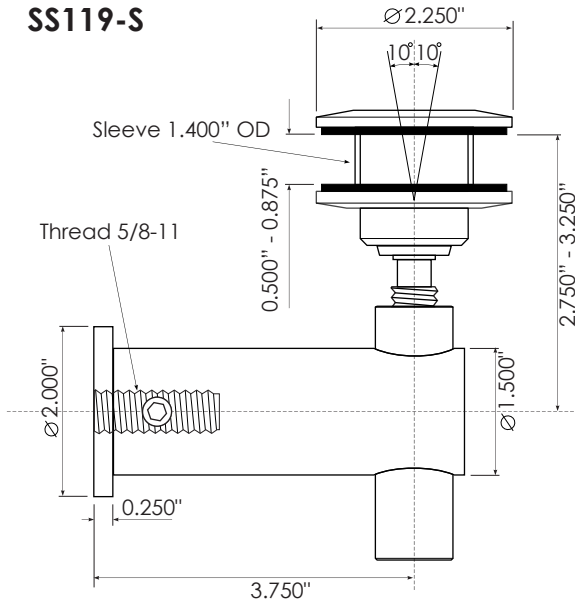

SS119-S HD ZeX Panel Bracket

SS119-S

Models

SS119-S	Bracket with attachment for mounting on a square post or flat bar

SS119-S

Specification

- ▶ Components
 - HD ZeX Panel Bracket - SS119-S (panel 1/2" - 1")
- ▶ Material
 - Stainless Steel 304, 316
- ▶ Finish
 - #4 (220grit) Brushed