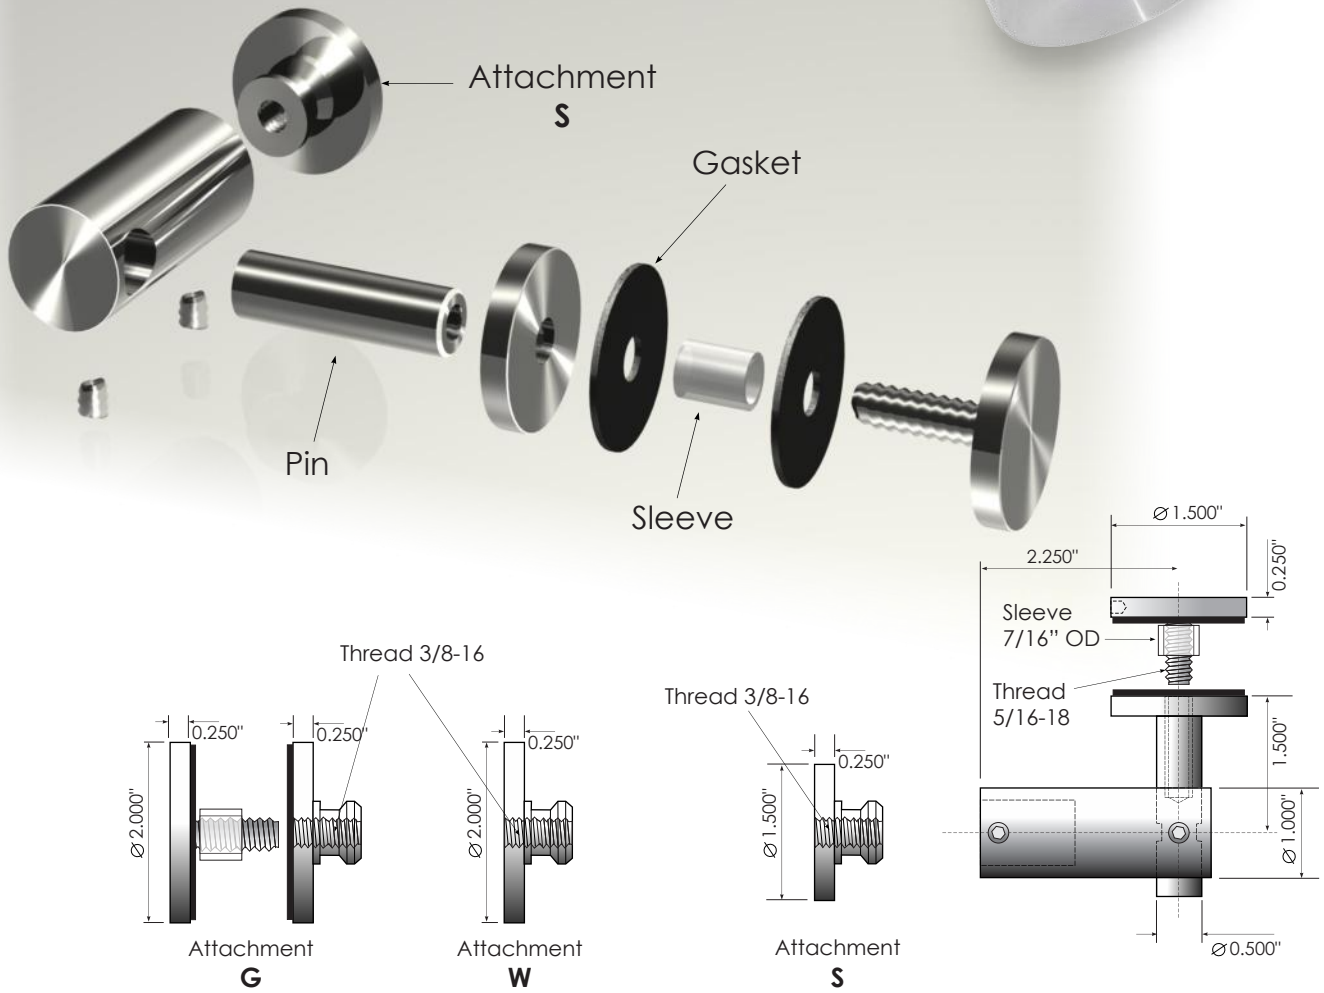

# SS113 ZeX Panel Bracket

mögg

SS113-S

## Models

SS113-S	Bracket with attachment for mounting on a square post or flat bar
SS113-W	Bracket with attachment for mounting on a wall
SS113-G	Bracket with attachment for mounting on a glass