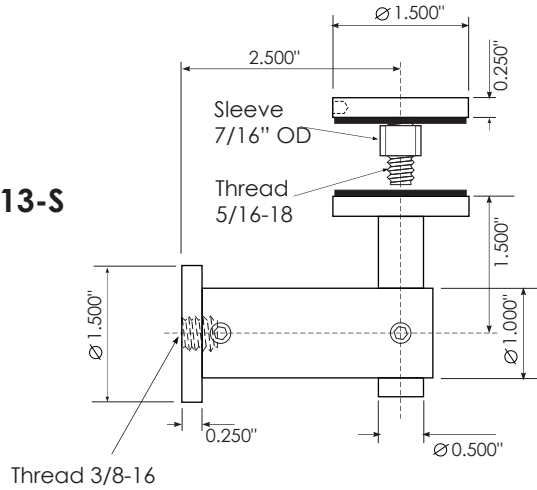

SS113-S

SS113-W

SS113-G

Specification

► Components

ZeX Panel Bracket - SS113 (panel 1/4" - 1/2")

► Material

Stainless Steel 304, 316

► Finish

#4 (220grit) Brushed