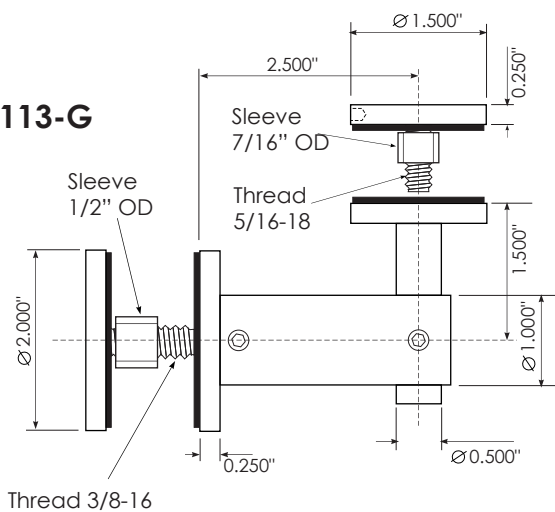

SS113-G

Specification

► Components

ZeX Panel Bracket - SS113 (panel 1/4" - 1/2")

► Material

Stainless Steel 304, 316

► Finish

#4 (220grit) Brushed