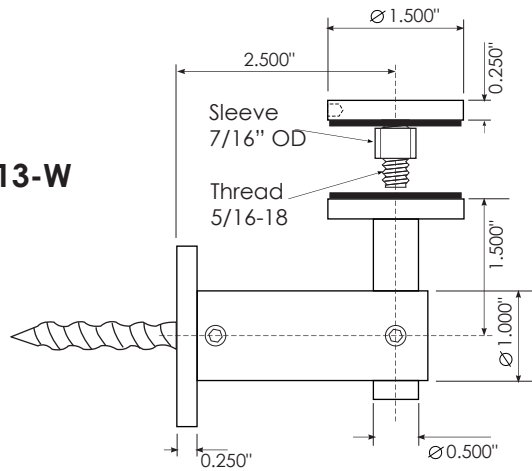

SS113-S

SS113-W

SS113-G

Specification

► Components

ZeX Panel Bracket - SS113 (panel 1/4" - 1/2")

► Material

Stainless Steel 304, 316

► Finish

#4 (220grit) Brushed