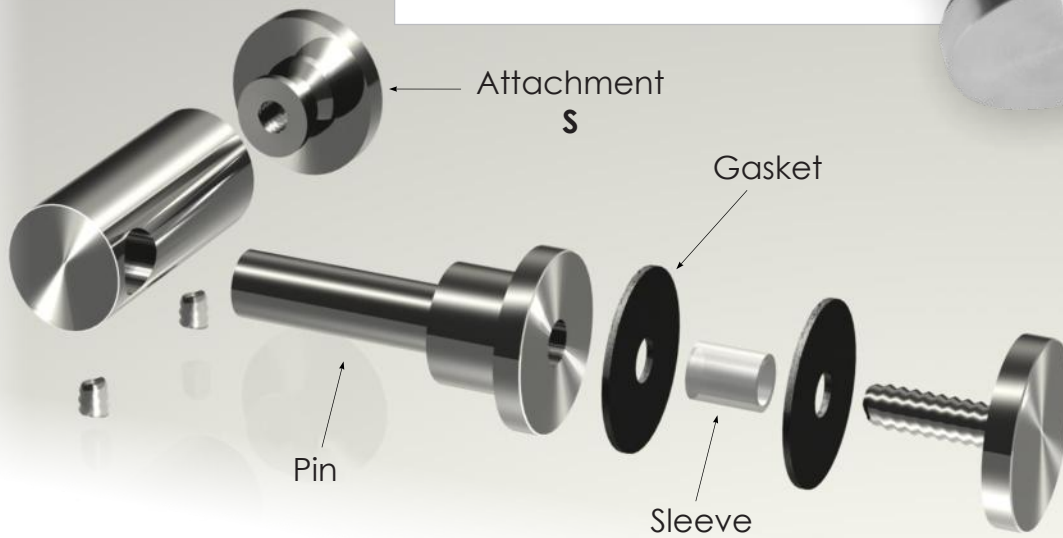

SS113-Q ZeX Swivel Panel Bracket

moggi

SS113-QS

Models

SS113-QS	Bracket with attachment for mounting on a square post or flat bar
SS113-QW	Bracket with attachment for mounting on a wall
SS113-QG	Bracket with attachment for mounting on a glass