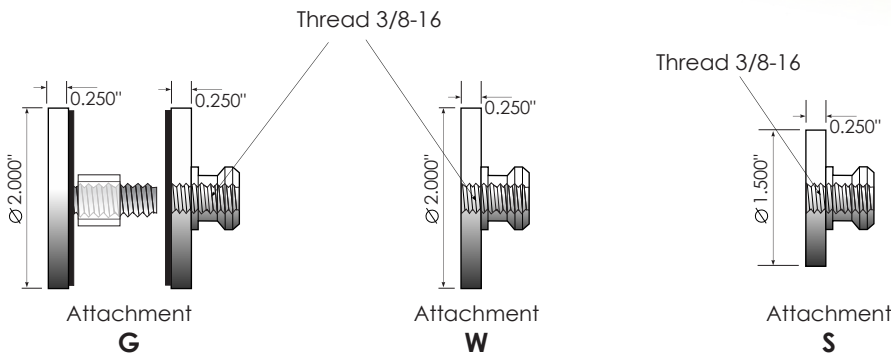

SS113-Q ZeX Swivel Panel Bracket

moggi

SS113-QS

Models

SS113-QS	Bracket with attachment for mounting on a square post or flat bar
SS113-QW	Bracket with attachment for mounting on a wall
SS113-QG	Bracket with attachment for mounting on a glass