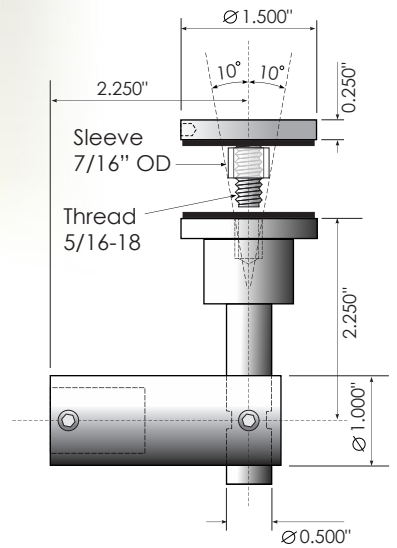

SS113-Q ZeX Swivel Panel Bracket

moggi

SS113-QS

Models

SS113-QS	Bracket with attachment for mounting on a square post or flat bar
SS113-QW	Bracket with attachment for mounting on a wall
SS113-QG	Bracket with attachment for mounting on a glass