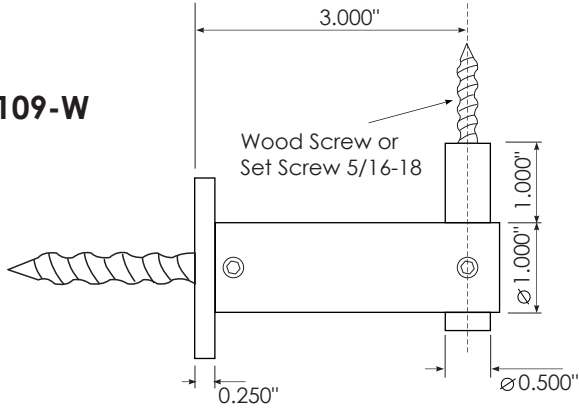

SS109-W

Models

SS109-S	Bracket with attachment for mounting on a flat surface
SS109-W	Bracket with attachment for mounting on a wall
SS109-G	Bracket with attachment for mounting on a glass

SS109-W

SS109-G

SS109-S

Specification

- ▶ Components
 - Rail Support Bracket - SS109
- ▶ Material
 - Stainless Steel 304, 316
- ▶ Finish
 - #4 (220grit) Brushed