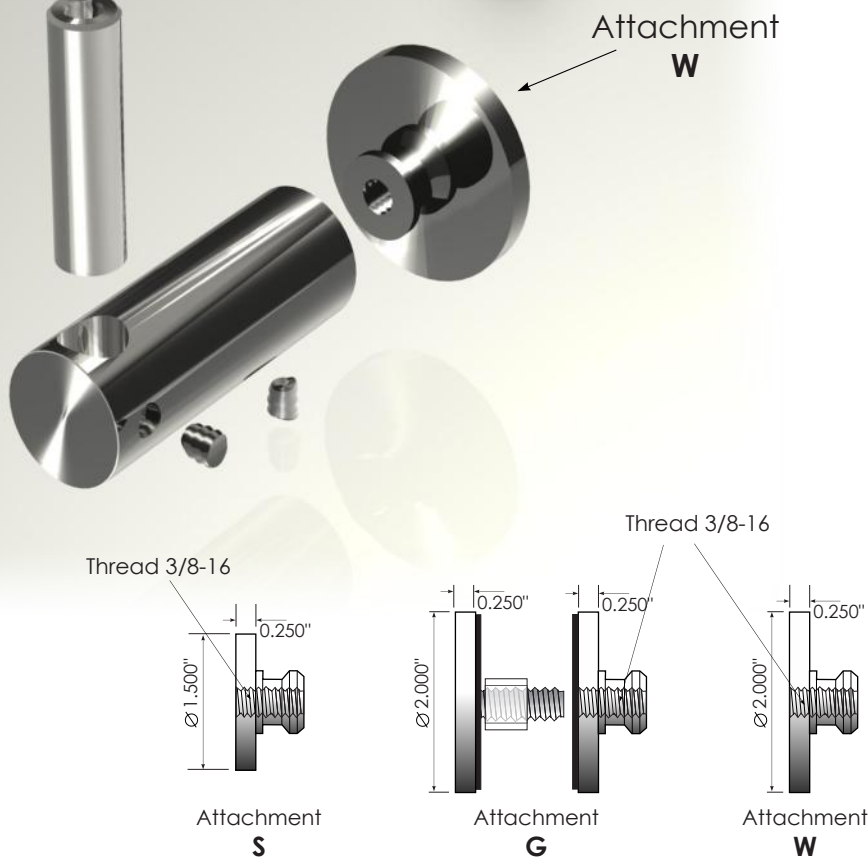

SS109-W

Models

SS109-S	Bracket with attachment for mounting on a flat surface
SS109-W	Bracket with attachment for mounting on a wall
SS109-G	Bracket with attachment for mounting on a glass

SS109-W

SS109-G

SS109-S

Specification

- ▶ Components
 - Rail Support Bracket - SS109
- ▶ Material
 - Stainless Steel 304, 316
- ▶ Finish
 - #4 (220grit) Brushed