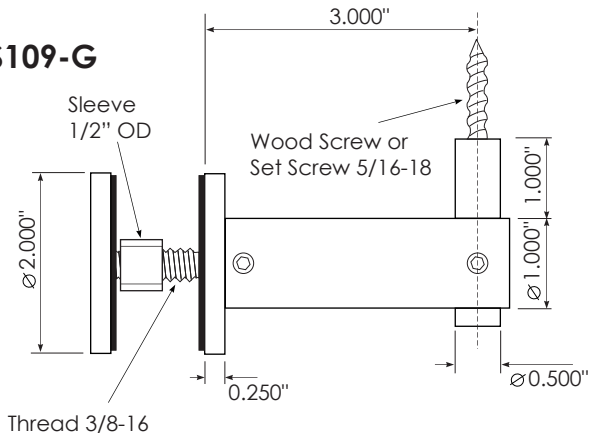

SS109-W

Models

SS109-S	Bracket with attachment for mounting on a flat surface
SS109-W	Bracket with attachment for mounting on a wall
SS109-G	Bracket with attachment for mounting on a glass

SS109-W

SS109-G

SS109-S

Specification

- ▶ Components
 - Rail Support Bracket - SS109
- ▶ Material
 - Stainless Steel 304, 316
- ▶ Finish
 - #4 (220grit) Brushed