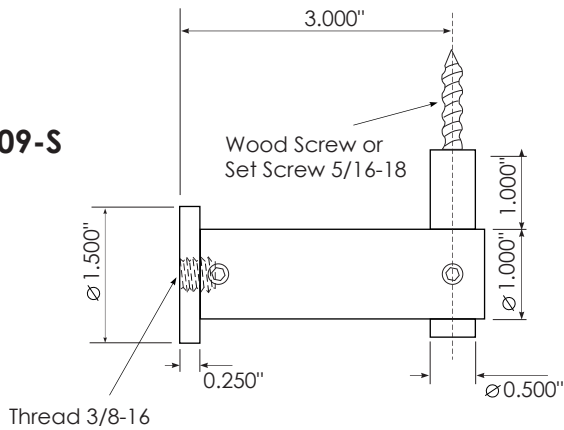

SS109-W

Models

SS109-S	Bracket with attachment for mounting on a flat surface
SS109-W	Bracket with attachment for mounting on a wall
SS109-G	Bracket with attachment for mounting on a glass

SS109-W

SS109-G

SS109-S

Specification

- ▶ Components
 - Rail Support Bracket - SS109
- ▶ Material
 - Stainless Steel 304, 316
- ▶ Finish
 - #4 (220grit) Brushed