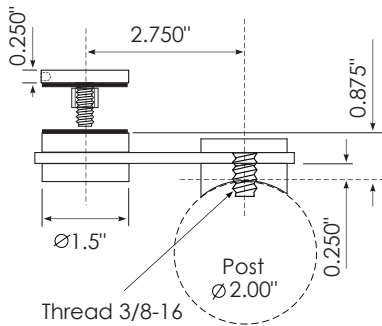

SS107-D20

SS107-S

SS108-D20

SS108-S

Specification

- Components
  ZePer Panel Bracket - SS107/SS108 (panel 3/8" - 1/2")
- Material
  Stainless Steel 304, 316
- Finish
  #4 (220grit) Brushed