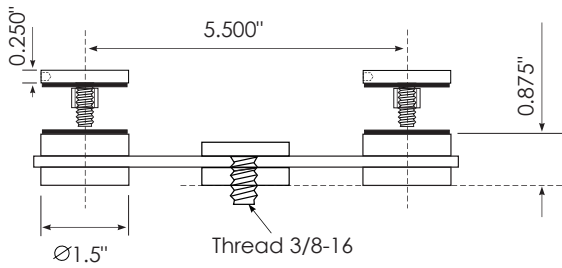

SS107-D20

SS107-S

SS108-D20

SS108-S

Specification

- Components
  ZePer Panel Bracket - SS107/SS108 (panel 3/8" - 1/2")
- Material
  Stainless Steel 304, 316
- Finish
  #4 (220grit) Brushed