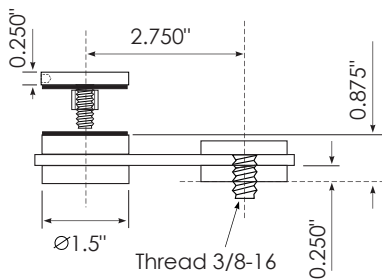

## Models

<b>SS107-D20</b>	ZePer Double Sided Panel Bracket - 2" Post Spacer
<b>SS107-S</b>	ZePer Double Sided Panel Bracket - Flat Surface Spacer
<b>SS108-D20</b>	ZePer Single Sided Panel Bracket - 2" Post Spacer
<b>SS108-S</b>	ZePer Single Sided Panel Bracket - Flat Surface Spacer

### Specification

- ▶ Components  
ZePer Panel Bracket - SS107/SS108 (panel 3/8" - 1/2")
- ▶ Material  
Stainless Steel 304, 316
- ▶ Finish  
#4 (220grit) Brushed