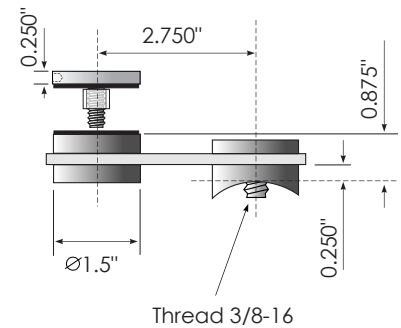

# SS107/SS108 ZePer Panel Bracket

## Models

<b>SS107-D20</b>	ZePer Double Sided Panel Bracket - 2" Post Spacer
<b>SS107-S</b>	ZePer Double Sided Panel Bracket - Flat Surface Spacer
<b>SS108-D20</b>	ZePer Single Sided Panel Bracket - 2" Post Spacer
<b>SS108-S</b>	ZePer Single Sided Panel Bracket - Flat Surface Spacer

### Specification

- ▶ Components  
ZePer Panel Bracket - SS107/SS108 (panel 3/8" - 1/2")
- ▶ Material  
Stainless Steel 304, 316
- ▶ Finish  
#4 (220grit) Brushed