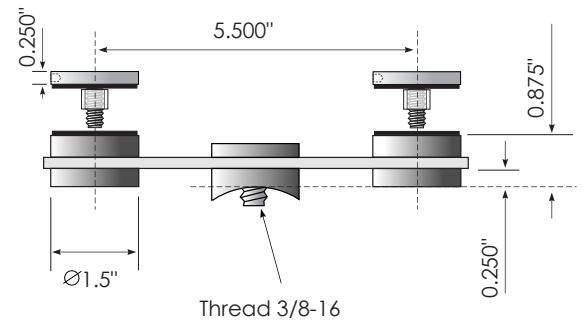

# SS107/SS108 ZePer Panel Bracket

## Models

<b>SS107-D20</b>	ZePer Double Sided Panel Bracket - 2" Post Spacer
<b>SS107-S</b>	ZePer Double Sided Panel Bracket - Flat Surface Spacer
<b>SS108-D20</b>	ZePer Single Sided Panel Bracket - 2" Post Spacer
<b>SS108-S</b>	ZePer Single Sided Panel Bracket - Flat Surface Spacer

### Specification

- ▶ Components  
ZePer Panel Bracket - SS107/SS108 (panel 3/8" - 1/2")
- ▶ Material  
Stainless Steel 304, 316
- ▶ Finish  
#4 (220grit) Brushed