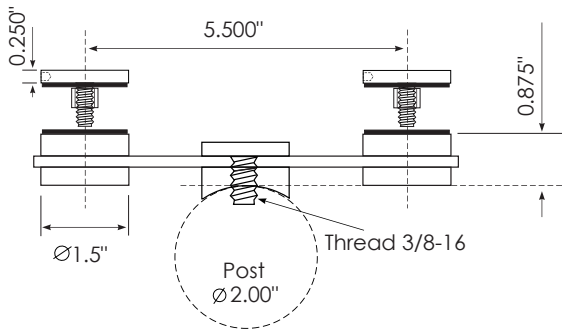

SS107-D20

SS107-S

SS108-D20

SS108-S

Specification

- Components
  ZePer Panel Bracket - SS107/SS108 (panel 3/8" - 1/2")
- Material
  Stainless Steel 304, 316
- Finish
  #4 (220grit) Brushed