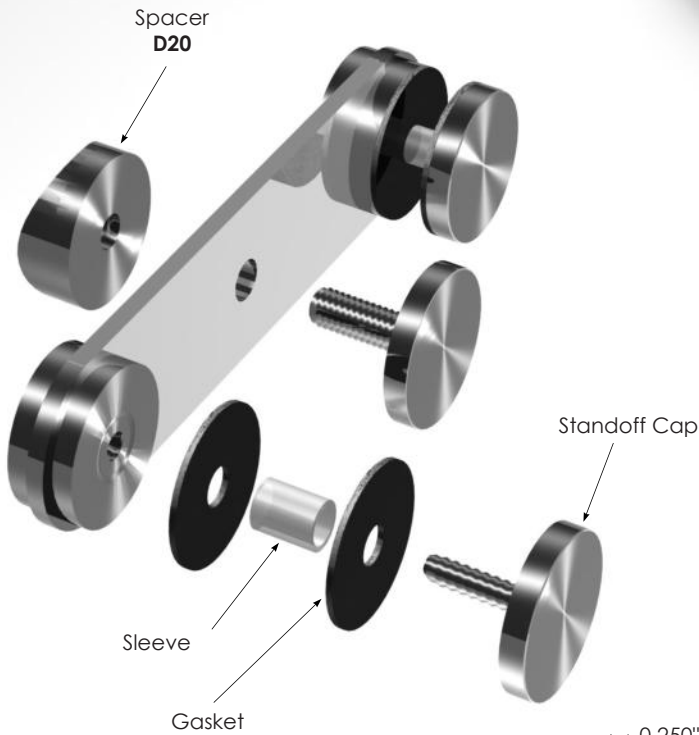

# SS107/SS108 ZePer Panel Bracket

## Models

<b>SS107-D20</b>	ZePer Double Sided Panel Bracket - 2" Post Spacer
<b>SS107-S</b>	ZePer Double Sided Panel Bracket - Flat Surface Spacer
<b>SS108-D20</b>	ZePer Single Sided Panel Bracket - 2" Post Spacer
<b>SS108-S</b>	ZePer Single Sided Panel Bracket - Flat Surface Spacer

## SS107-D20

### Specification

- ▶ Components  
ZePer Panel Bracket - SS107/SS108 (panel 3/8" - 1/2")
- ▶ Material  
Stainless Steel 304, 316
- ▶ Finish  
#4 (220grit) Brushed