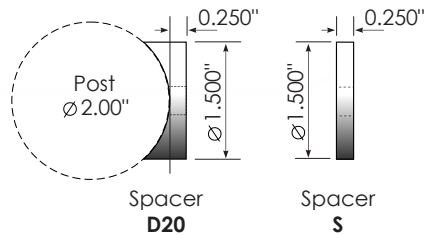

## Models

<b>SS107-D20</b>	ZePer Double Sided Panel Bracket - 2" Post Spacer
<b>SS107-S</b>	ZePer Double Sided Panel Bracket - Flat Surface Spacer
<b>SS108-D20</b>	ZePer Single Sided Panel Bracket - 2" Post Spacer
<b>SS108-S</b>	ZePer Single Sided Panel Bracket - Flat Surface Spacer