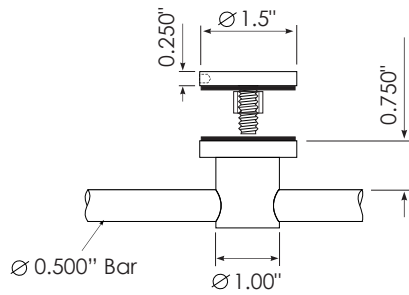

Models

SS106-T07	Bar-Panel Bracket (3/4" Bar)
SS106-T05	Bar-Panel Bracket (1/2" Bar)

SS106-T07

SS106-T05

Specification

- ▶ Components
 - Bar-Panel Bracket - SS106 (panel 3/8" - 1/2")
- ▶ Material
 - Stainless Steel 304L, 316L
- ▶ Finish
 - #4 (220grit brushed)