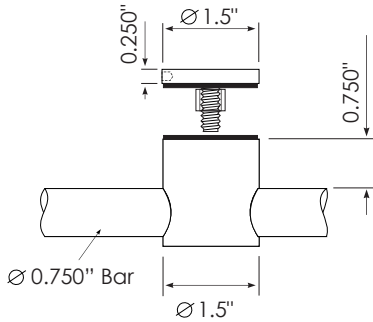

Models

SS106-T07	Bar-Panel Bracket (3/4" Bar)
SS106-T05	Bar-Panel Bracket (1/2" Bar)

SS106-T07

SS106-T05

Specification

- ▶ Components
 - Bar-Panel Bracket - SS106 (panel 3/8" - 1/2")
- ▶ Material
 - Stainless Steel 304L, 316L
- ▶ Finish
 - #4 (220grit brushed)