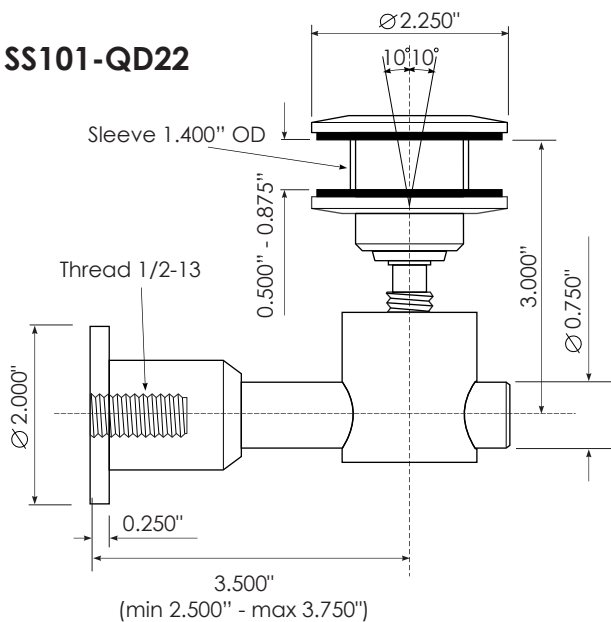

Models

SS101-D15	Bracket with attachment for mounting on a square post or flat bar 1-1/2" Cap
SS101-QD15	Bracket with attachment for mounting on a square post or flat bar 1-1/2" Swivel Cap
SS101-D20	Bracket with attachment for mounting on a square post or flat bar 2" Cap
SS101-QD22	Bracket with attachment for mounting on a square post or flat bar 2-1/4" Swivel Cap

SS101-D15

SS101-D20

SS101-QD22

Specification

- ▶ Components
ZeON Panel Bracket - SS101 (panel 1/2" - 3/4")
- ▶ Material
Stainless Steel 304, 316
- ▶ Finish
#4 (220grit) Brushed