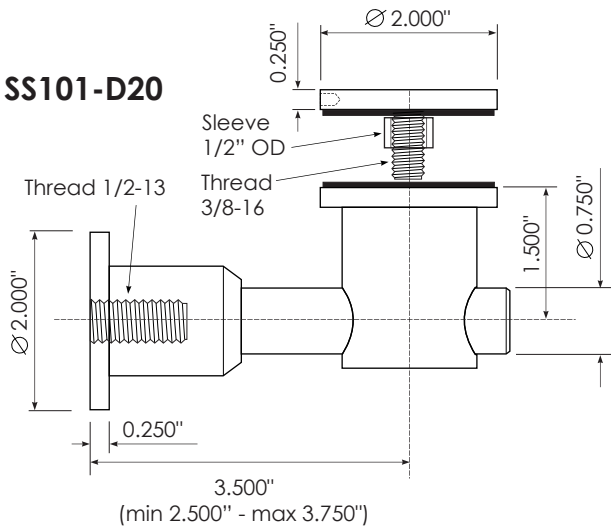

Models

SS101-D15	Bracket with attachment for mounting on a square post or flat bar 1-1/2" Cap
SS101-QD15	Bracket with attachment for mounting on a square post or flat bar 1-1/2" Swivel Cap
SS101-D20	Bracket with attachment for mounting on a square post or flat bar 2" Cap
SS101-QD22	Bracket with attachment for mounting on a square post or flat bar 2-1/4" Swivel Cap

SS101-D15

SS101-D20

SS101-QD22

Specification

- ▶ Components
ZeON Panel Bracket - SS101 (panel 1/2" - 3/4")
- ▶ Material
Stainless Steel 304, 316
- ▶ Finish
#4 (220grit) Brushed