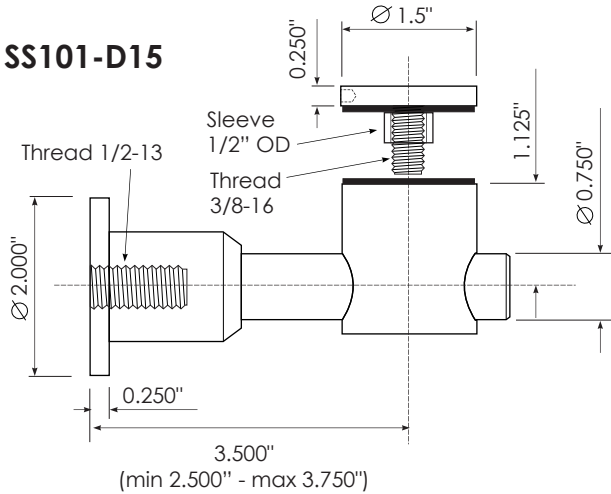

Models

SS101-D15	Bracket with attachment for mounting on a square post or flat bar 1-1/2" Cap
SS101-QD15	Bracket with attachment for mounting on a square post or flat bar 1-1/2" Swivel Cap
SS101-D20	Bracket with attachment for mounting on a square post or flat bar 2" Cap
SS101-QD22	Bracket with attachment for mounting on a square post or flat bar 2-1/4" Swivel Cap

SS101-D15

SS101-D20

SS101-QD22

Specification

- ▶ Components
ZeON Panel Bracket - SS101 (panel 1/2" - 3/4")
- ▶ Material
Stainless Steel 304, 316
- ▶ Finish
#4 (220grit) Brushed