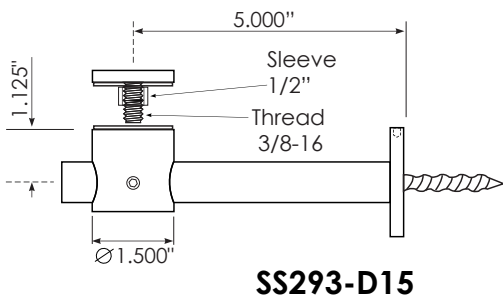

## Models

SS291-D15	Straight Glass - Glass Connector
SS292-D15	Corner 90deg Glass - Glass Connector
SS293-D15	Glass Wall Connector
SS294-D20	Glass Wall Connector

## Specification

- ▶ Components
  - Glass Bracket - SS291, SS292, SS293, SS294
- ▶ Material
  - Stainless Steel 304, 316
- ▶ Finish
  - #4 (220grit) Brushed

*Holes in glass 1" diameter*