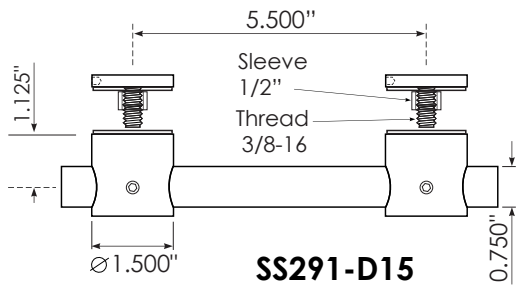

## Models

SS291-D15	Straight Glass - Glass Connector
SS292-D15	Corner 90deg Glass - Glass Connector
SS293-D15	Glass Wall Connector
SS294-D20	Glass Wall Connector

## Specification

- ▶ Components
  - Glass Bracket - SS291, SS292, SS293, SS294
- ▶ Material
  - Stainless Steel 304, 316
- ▶ Finish
  - #4 (220grit) Brushed

*Holes in glass 1" diameter*