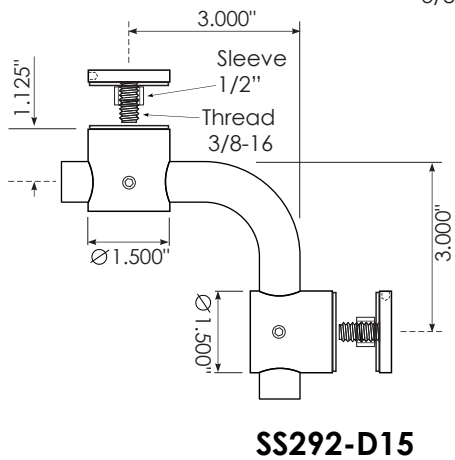

## Models

SS291-D15	Straight Glass - Glass Connector
SS292-D15	Corner 90deg Glass - Glass Connector
SS293-D15	Glass Wall Connector
SS294-D20	Glass Wall Connector

## Specification

- ▶ Components
  - Glass Bracket - SS291, SS292, SS293, SS294
- ▶ Material
  - Stainless Steel 304, 316
- ▶ Finish
  - #4 (220grit) Brushed

*Holes in glass 1" diameter*