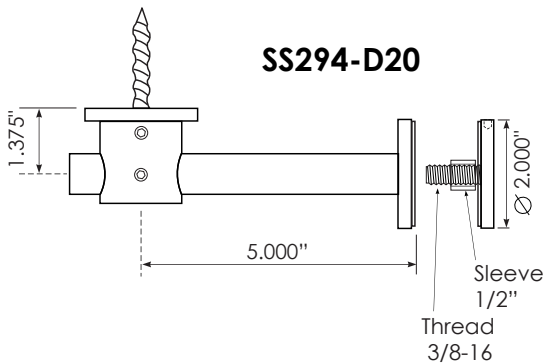

## Models

SS291-D15	Straight Glass - Glass Connector
SS292-D15	Corner 90deg Glass - Glass Connector
SS293-D15	Glass Wall Connector
SS294-D20	Glass Wall Connector

## Specification

- ▶ Components
  - Glass Bracket - SS291, SS292, SS293, SS294
- ▶ Material
  - Stainless Steel 304, 316
- ▶ Finish
  - #4 (220grit) Brushed

*Holes in glass 1" diameter*